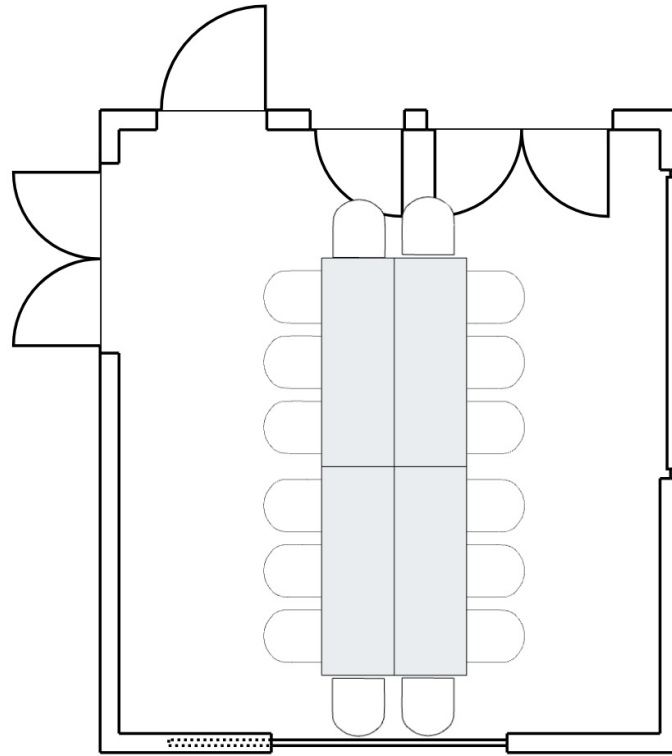

Meeting Rooms

Event Date:

Kimbo Conf. Room

Event Name:

5 Feet

8 tables, 20 chairs

Event Date:
Event Name:

Dining Room C

2 Feet

Event Date:
Event Name:

Room 310

2 Feet

Conference: 10 tables and 40 chairs. 1 header table and 4 extra chairs

Event Date:

Room 527

Event Name:

2 Feet

1 header table with 2 chairs, 42 chairs lecture style

Event Date:

Room 538

Event Name:

2 Feet

1 header table with 3 chairs, 30 chairs lecture style

Event Date:

2 Feet

1 table, 6 chairs

Event Date:
Event Name:

Room 837

2 Feet

4 header tables with 2 chairs each, 65 chairs lecture style

Event Date:

Room 909