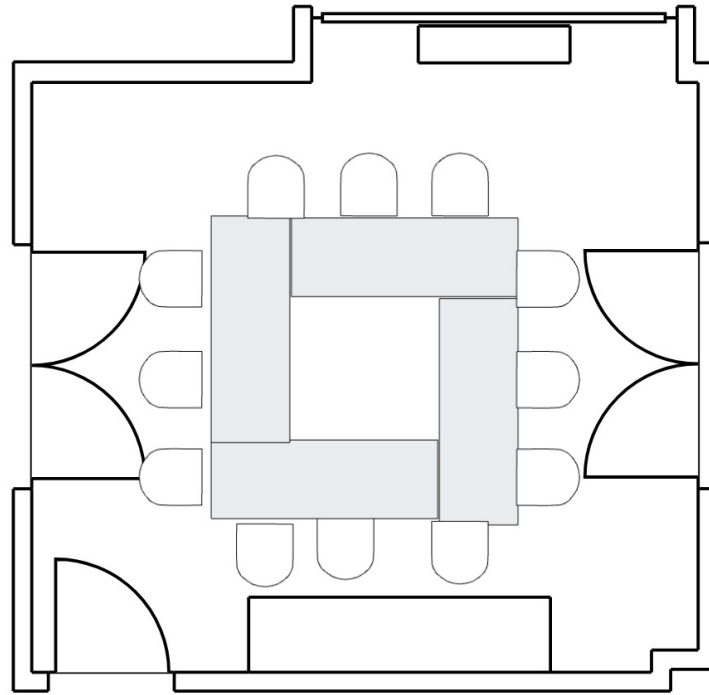

2 Feet

1 header table with 2 chairs, 42 chairs lecture style

Event Date:

Room 538

Event Name:

2 Feet

1 header table with 3 chairs, 30 chairs lecture style

Event Date:

Room 539

Event Name:

2 Feet

1 header table with 3 chairs, 24 chairs lecture style

Event Date:

Room 540

Event Name:

2 Feet

2 header tables with 3 chairs each, 52 chairs lecture style

Event Date:
Event Name:

Room 542

2 Feet

4 tables, 12 chairs

Event Date:

Room 822

Event Name: