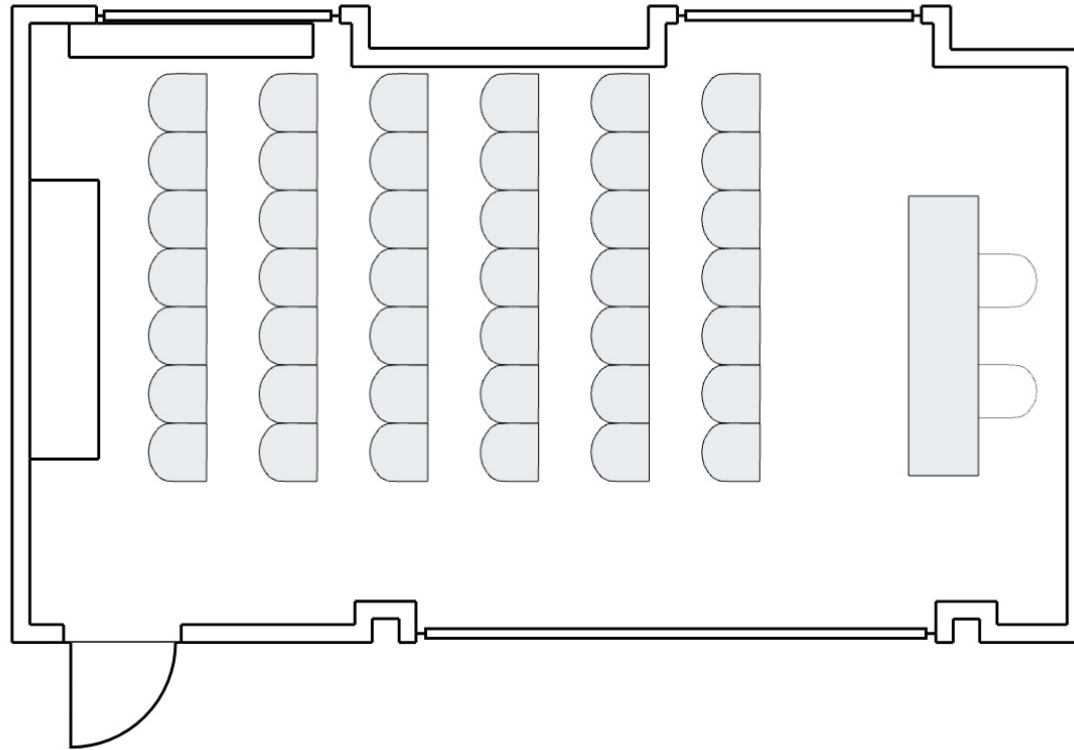

Meeting Rooms

Event Date:

Kimbo Conf. Room

Event Name:

5 Feet

8 tables, 20 chairs

Event Date:
Event Name:

Dining Room C

2 Feet

Event Date:
Event Name:

Room 310

2 Feet

Conference: 10 tables and 40 chairs. 1 header table and 4 extra chairs

Event Date:

Room 527

Event Name:

2 Feet

1 header table with 2 chairs, 42 chairs lecture style

Event Date:

Room 538

Event Name:

2 Feet

1 header table with 3 chairs, 30 chairs lecture style

Event Date:

2 Feet

1 table, 6 chairs

Event Date:
Event Name:

Room 837

2 Feet

4 header tables with 2 chairs each, 65 chairs lecture style

Event Date:

Room 909