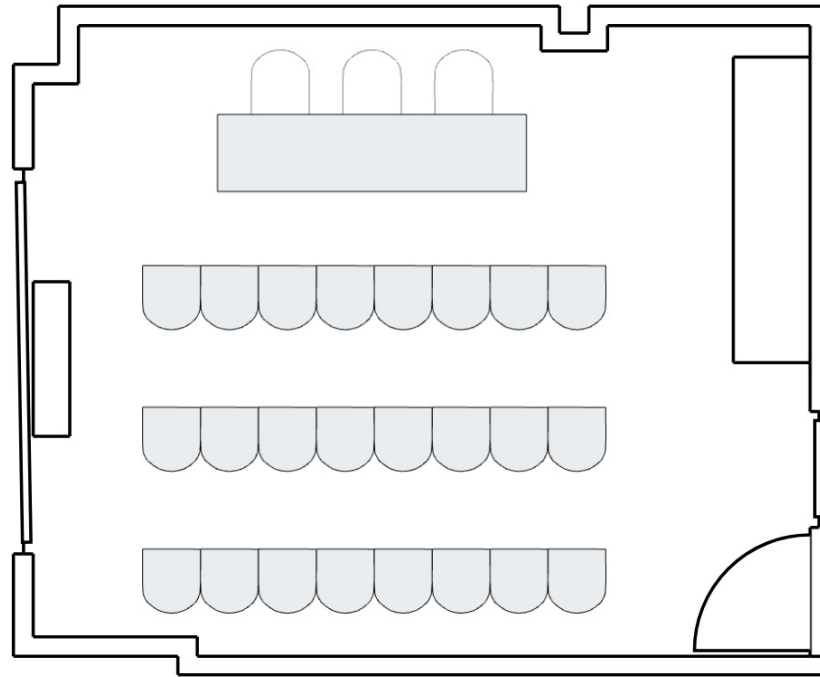

2 Feet

Event Date:
Event Name:

Room 310

2 Feet

Conference: 10 tables and 40 chairs. 1 header table and 4 extra chairs

Event Date:

Room 527

Event Name:

2 Feet

1 header table with 2 chairs, 42 chairs lecture style

Event Date:

Room 538

Event Name:

2 Feet

1 header table with 3 chairs, 30 chairs lecture style

Event Date:

Room 539

Event Name:

2 Feet

1 header table with 3 chairs, 24 chairs lecture style

Event Date:

Room 540

Event Name:

2 Feet

2 Feet

1 table, 6 chairs

Event Date:
Event Name:

Room 837

2 Feet

4 header tables with 2 chairs each, 65 chairs lecture style

Event Date:

Room 909