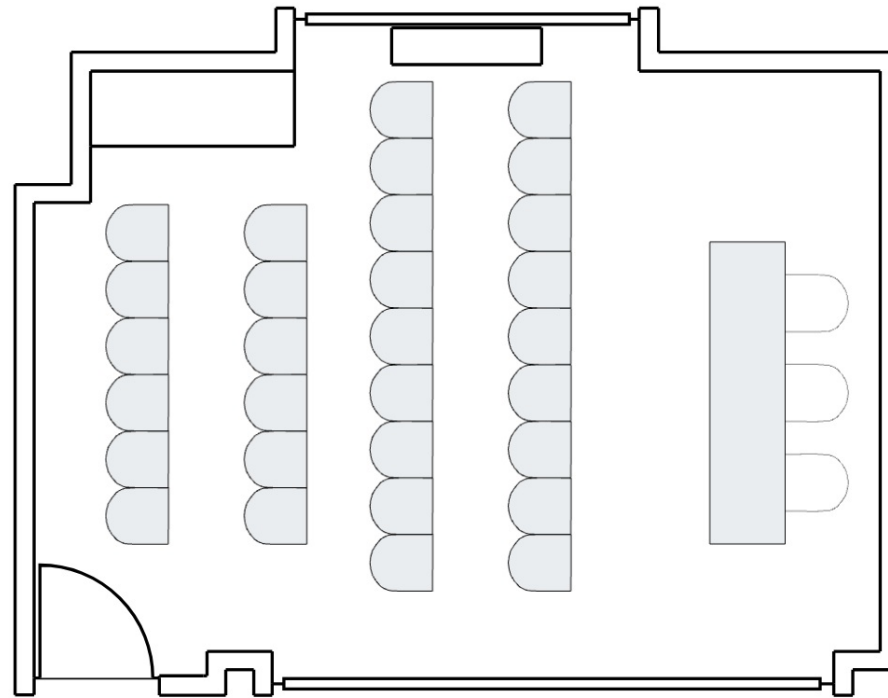

Meeting Rooms

Event Date:

Kimbo Conf. Room

Event Name:

5 Feet

8 tables, 20 chairs

Event Date:
Event Name:

Dining Room C

2 Feet

Event Date:
Event Name:

Room 310

2 Feet

Conference: 10 tables and 40 chairs. 1 header table and 4 extra chairs

Event Date:

Room 527

Event Name:

2 Feet

1 header table with 2 chairs, 42 chairs lecture style

Event Date:

Room 538

Event Name:

2 Feet

1 header table with 3 chairs, 30 chairs lecture style

Event Date:

2 Feet

1 table, 6 chairs

Event Date:
Event Name:

Room 837

2 Feet

4 header tables with 2 chairs each, 65 chairs lecture style

Event Date:

Room 909