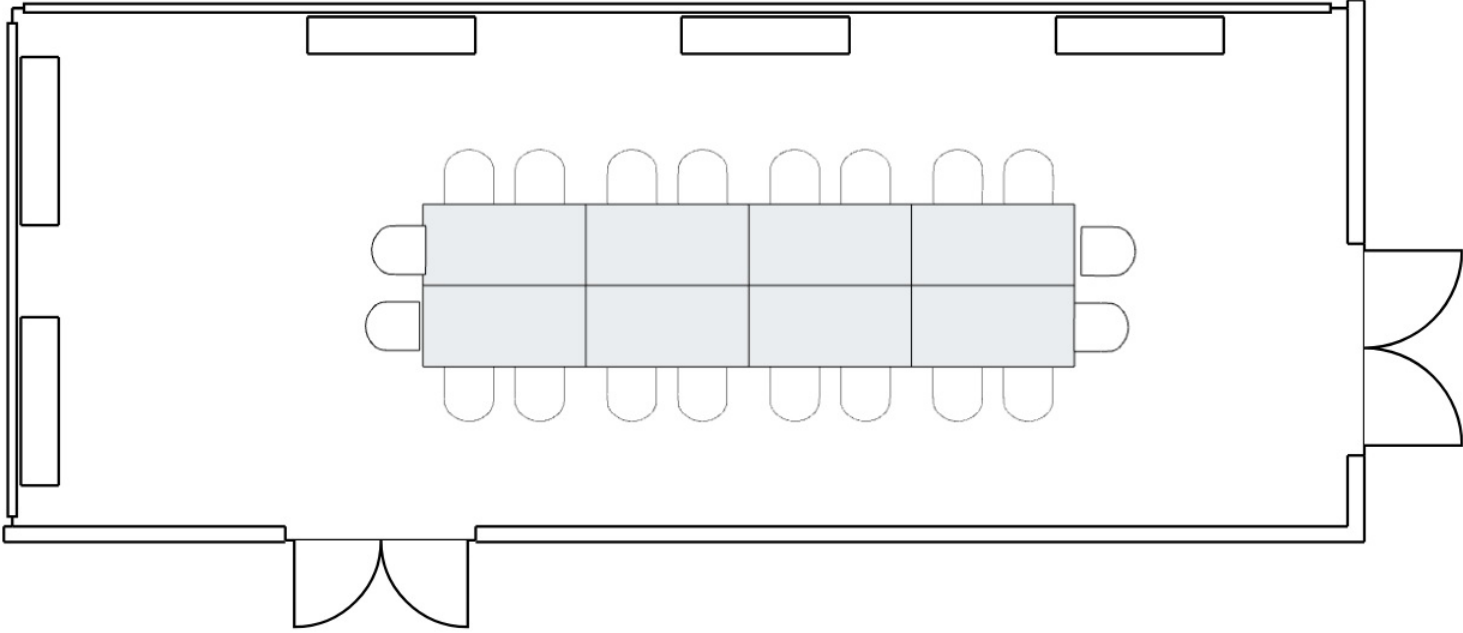

Meeting Rooms

Event Date:

Kimbo Conf. Room

Event Name:

5 Feet

8 tables, 20 chairs

Event Date:
Event Name:

Dining Room C

2 Feet

Event Date:
Event Name:

Room 310

2 Feet

Conference: 10 tables and 40 chairs. 1 header table and 4 extra chairs

Event Date:

Room 527

Event Name:

2 Feet

1 header table with 2 chairs, 42 chairs lecture style

Event Date:

Room 538

Event Name:

2 Feet

1 header table with 3 chairs, 30 chairs lecture style

Event Date:

2 Feet

1 table, 6 chairs

Event Date:
Event Name:

Room 837

2 Feet

4 header tables with 2 chairs each, 65 chairs lecture style

Event Date:

Room 909