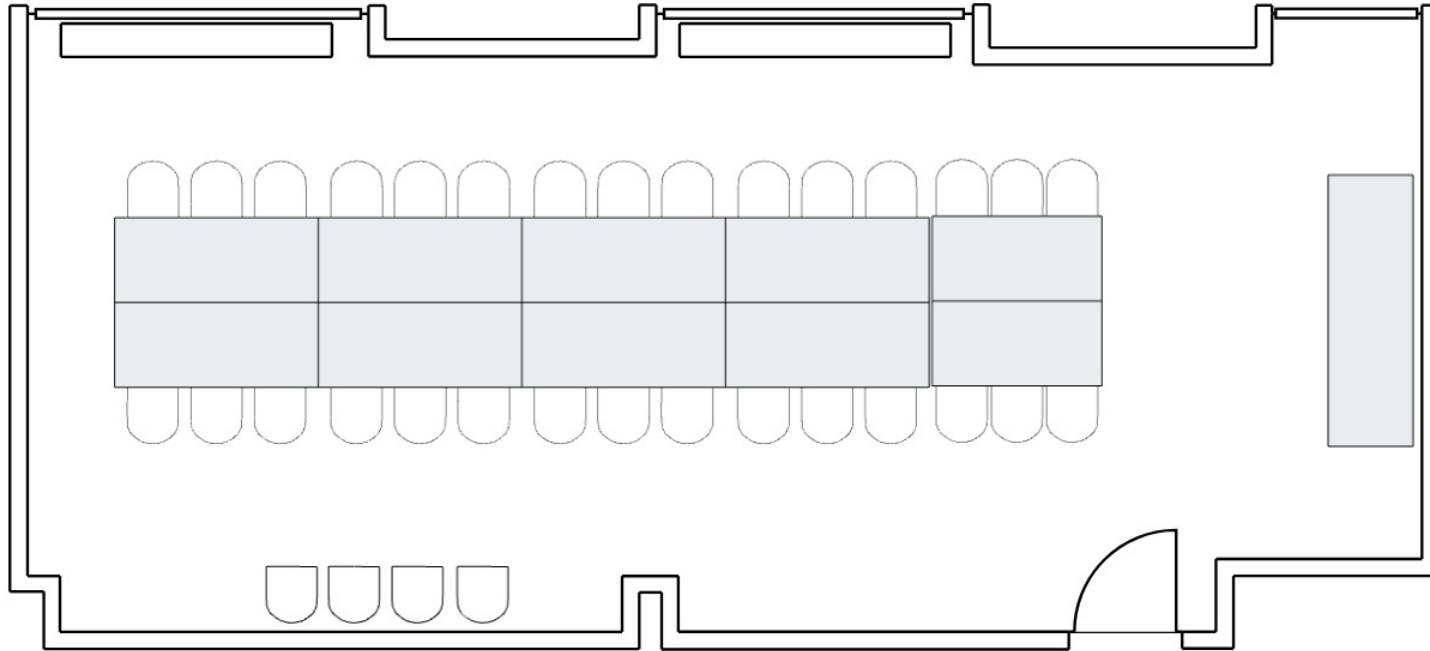

Meeting Rooms

Event Date:

Kimbo Conf. Room

Event Name:

5 Feet

8 tables, 20 chairs

Event Date:
Event Name:

Dining Room C

2 Feet

Event Date:
Event Name:

Room 310

2 Feet

Conference: 10 tables and 40 chairs. 1 header table and 4 extra chairs

Event Date:

Room 527

Event Name:

2 Feet

1 header table with 2 chairs, 42 chairs lecture style

Event Date:

Room 538

Event Name:

2 Feet

1 header table with 3 chairs, 30 chairs lecture style

Event Date:

2 Feet

1 table, 6 chairs

Event Date:
Event Name:

Room 837

2 Feet

4 header tables with 2 chairs each, 65 chairs lecture style

Event Date:

Room 909