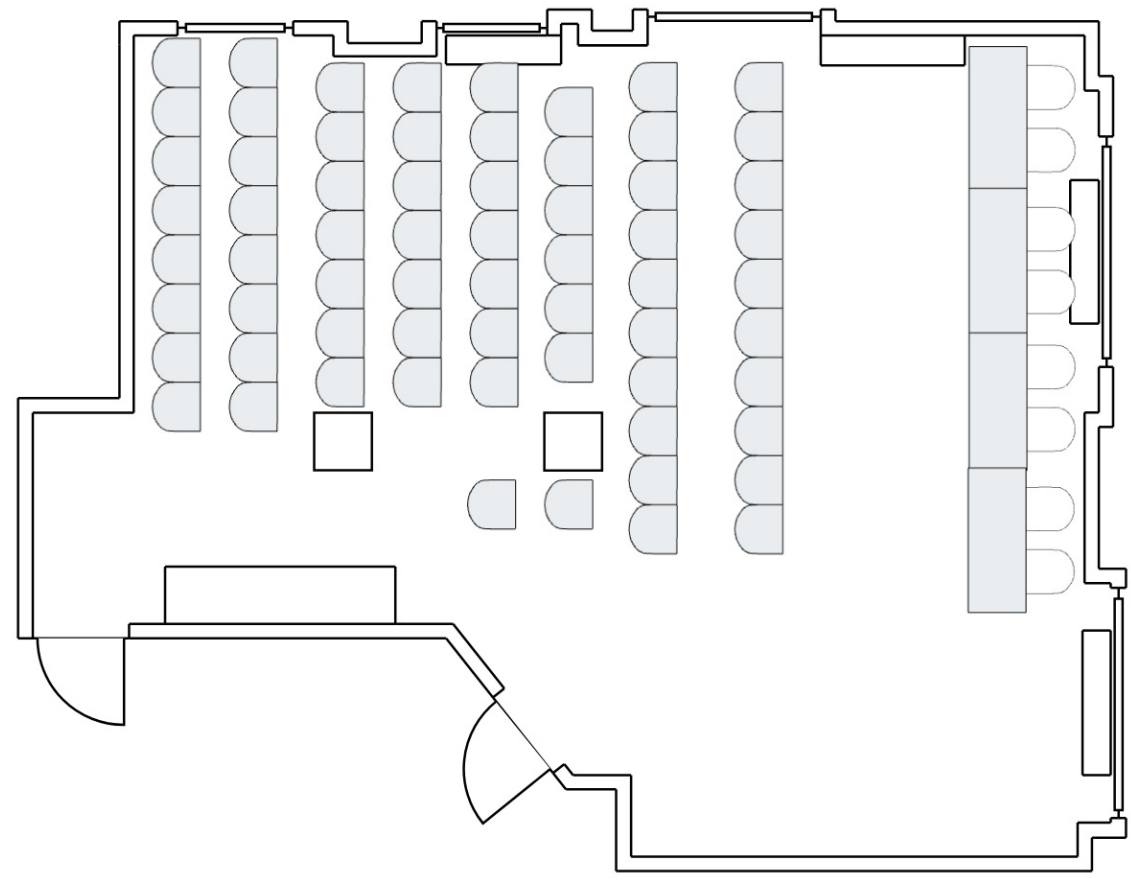

Room 539

Event Name:

2 Feet

1 header table with 3 chairs, 24 chairs lecture style

Event Date:

Room 540

Event Name:

2 Feet

2 header tables with 3 chairs each, 52 chairs lecture style

Event Date:
Event Name:

Room 542

2 Feet

4 tables, 12 chairs

Event Date:

Room 822

Event Name:

2 Feet

1 table, 6 chairs

Event Date:
Event Name:

Room 837

2 Feet

4 header tables with 2 chairs each, 65 chairs lecture style

Event Date:

Room 909

Event Name:

2 Feet

2 tables, 8 chairs

Event Date:
Event Name:

Room 918

2 Feet

1 table, 20 chairs