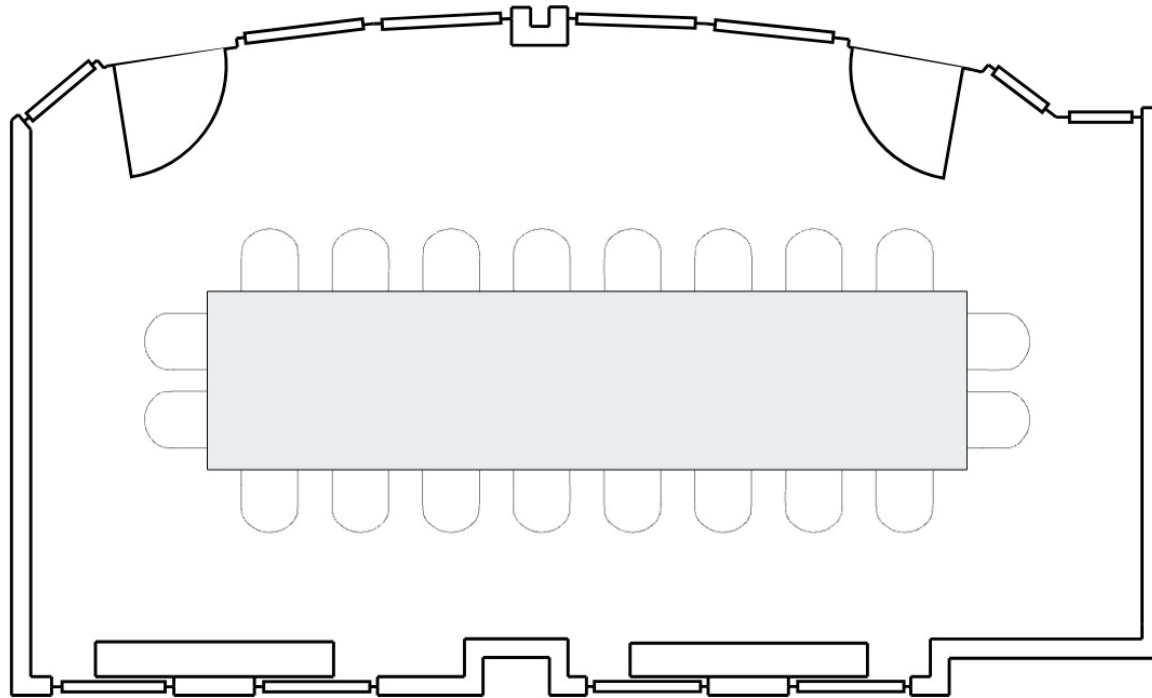

2 Feet

1 table, 6 chairs

Event Date:
Event Name:

Room 837

2 Feet

4 header tables with 2 chairs each, 65 chairs lecture style

Event Date:

Room 909

Event Name:

2 Feet

2 tables, 8 chairs

Event Date:
Event Name:

Room 918

2 Feet

1 table, 20 chairs