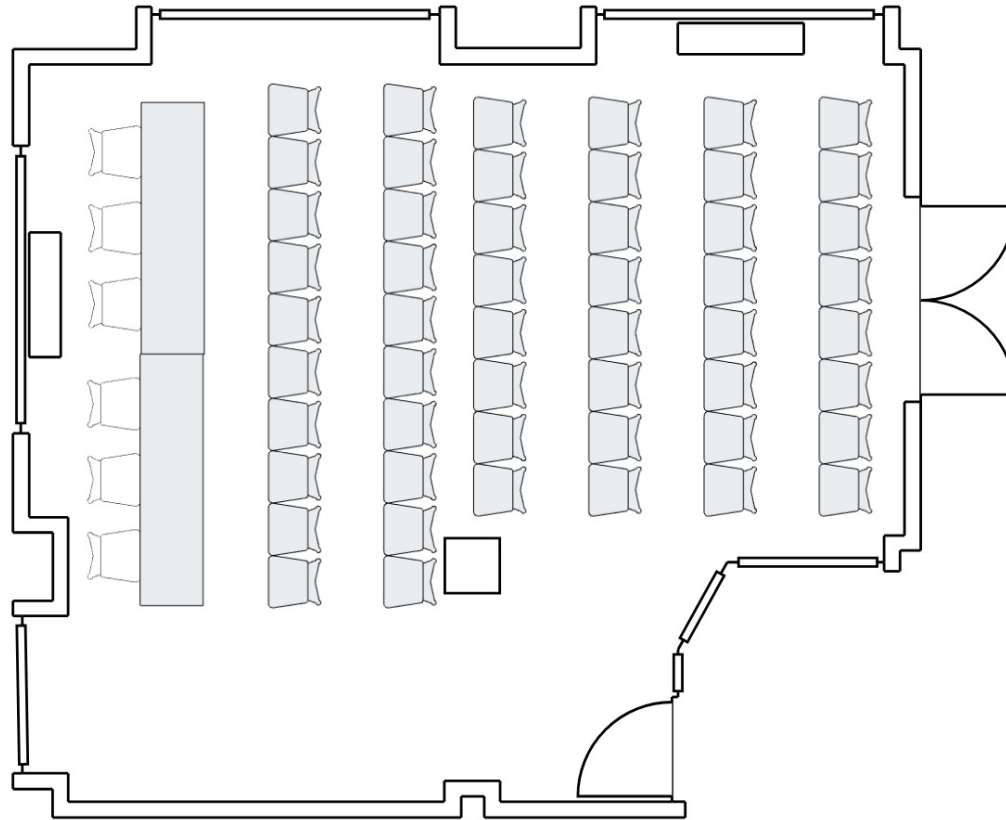

2 Feet

1 header table with 2 chairs, 42 chairs lecture style

Event Date:

Room 538

Event Name:

2 Feet

1 header table with 3 chairs, 30 chairs lecture style

Event Date:

Room 539

Event Name:

2 Feet

1 header table with 3 chairs, 24 chairs lecture style

Event Date:

Room 540

Event Name:

2 Feet

2 header tables with 3 chairs each, 52 chairs lecture style

Event Date:
Event Name:

Room 542

2 Feet

4 tables, 12 chairs

Event Date:

Room 822

Event Name:

2 Feet

1 table, 6 chairs

Event Date:
Event Name:

Room 837

2 Feet

4 header tables with 2 chairs each, 65 chairs lecture style

Event Date:

Room 909