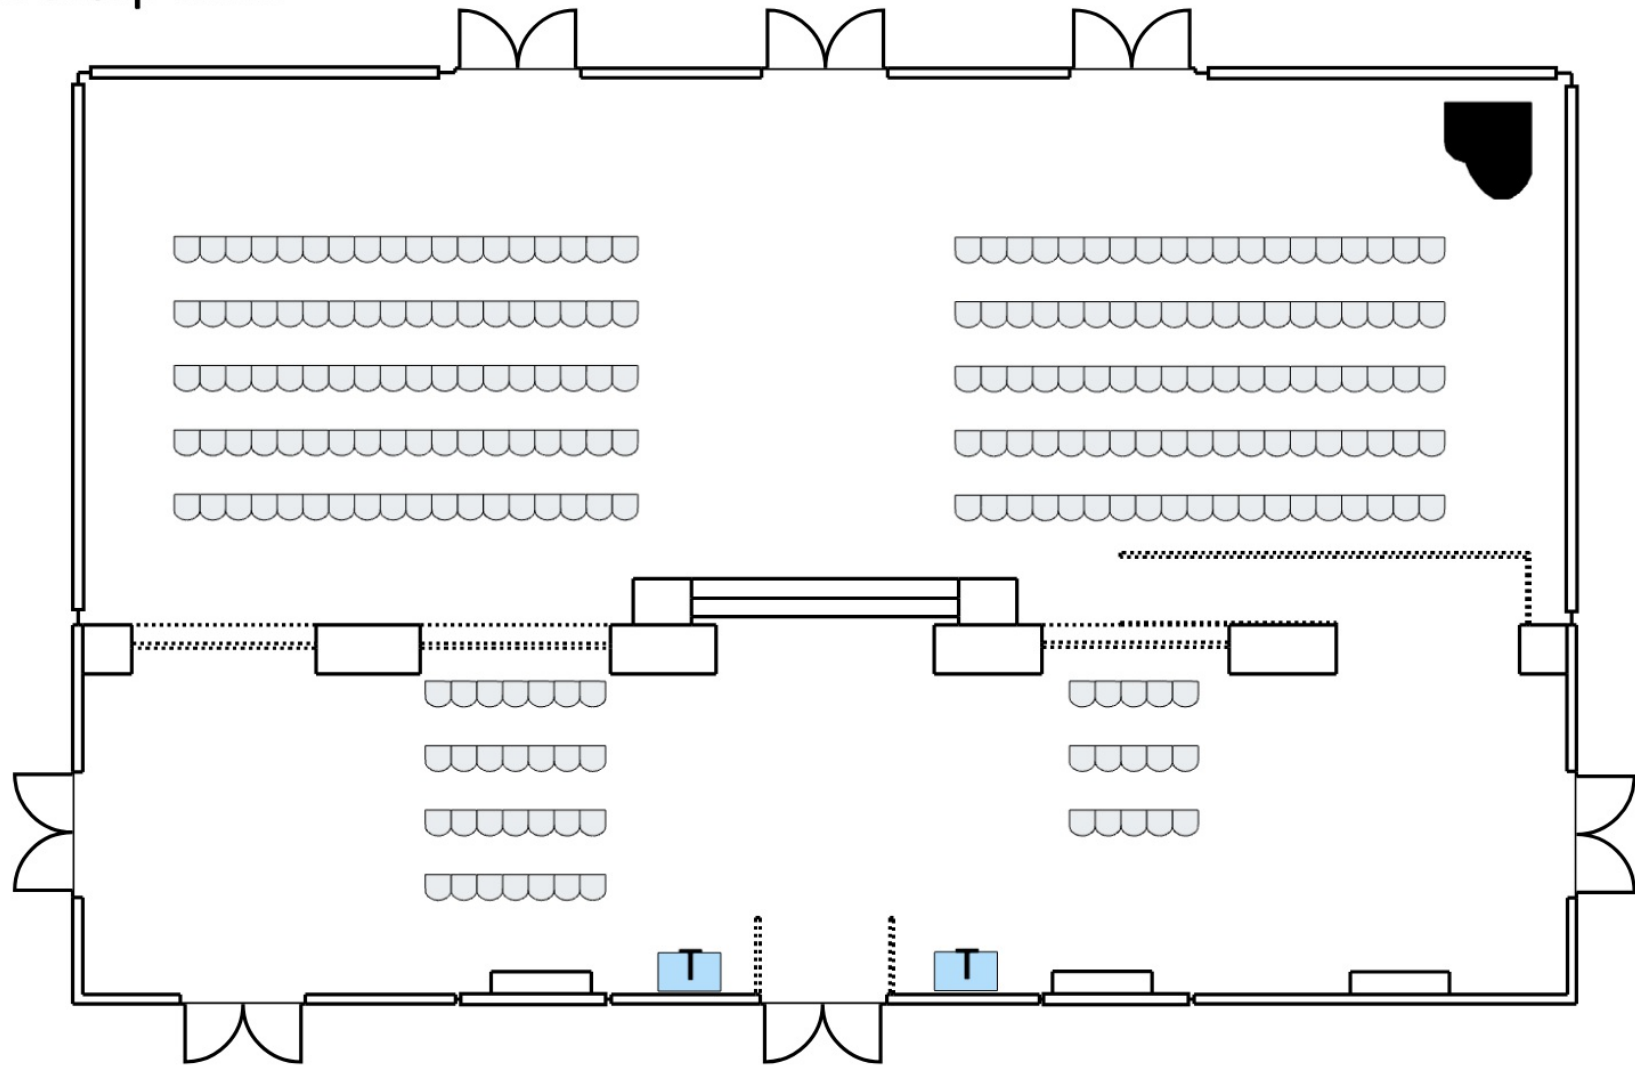

Event Name:

Facilities Setup Time:

Lower Lounge

5 Feet

Max Rounds: 10 tables, 10 chairs each

Event Date:

Event Name:

Facilities Setup Time:

Lower Lounge

5 Feet

Max Lecture: 228 chairs

Event Date:

Event Name:

Facilities Setup Time:

Lower Lounge

5 Feet

Max Lecture Facing Forbes: 130 chairs

Event Date:

Event Name:

Facilities Setup Time:

Lower Lounge

5 Feet

Max Conference: 20 tables, 66 chairs

Event Date:

Max Crescent Rounds: 10 tables, 5 chairs each

Event Date:

Event Name:

Facilities Setup Time:

Lower Lounge

5 Feet

Max U-Shaped Conference: 22 tables, 44 chairs