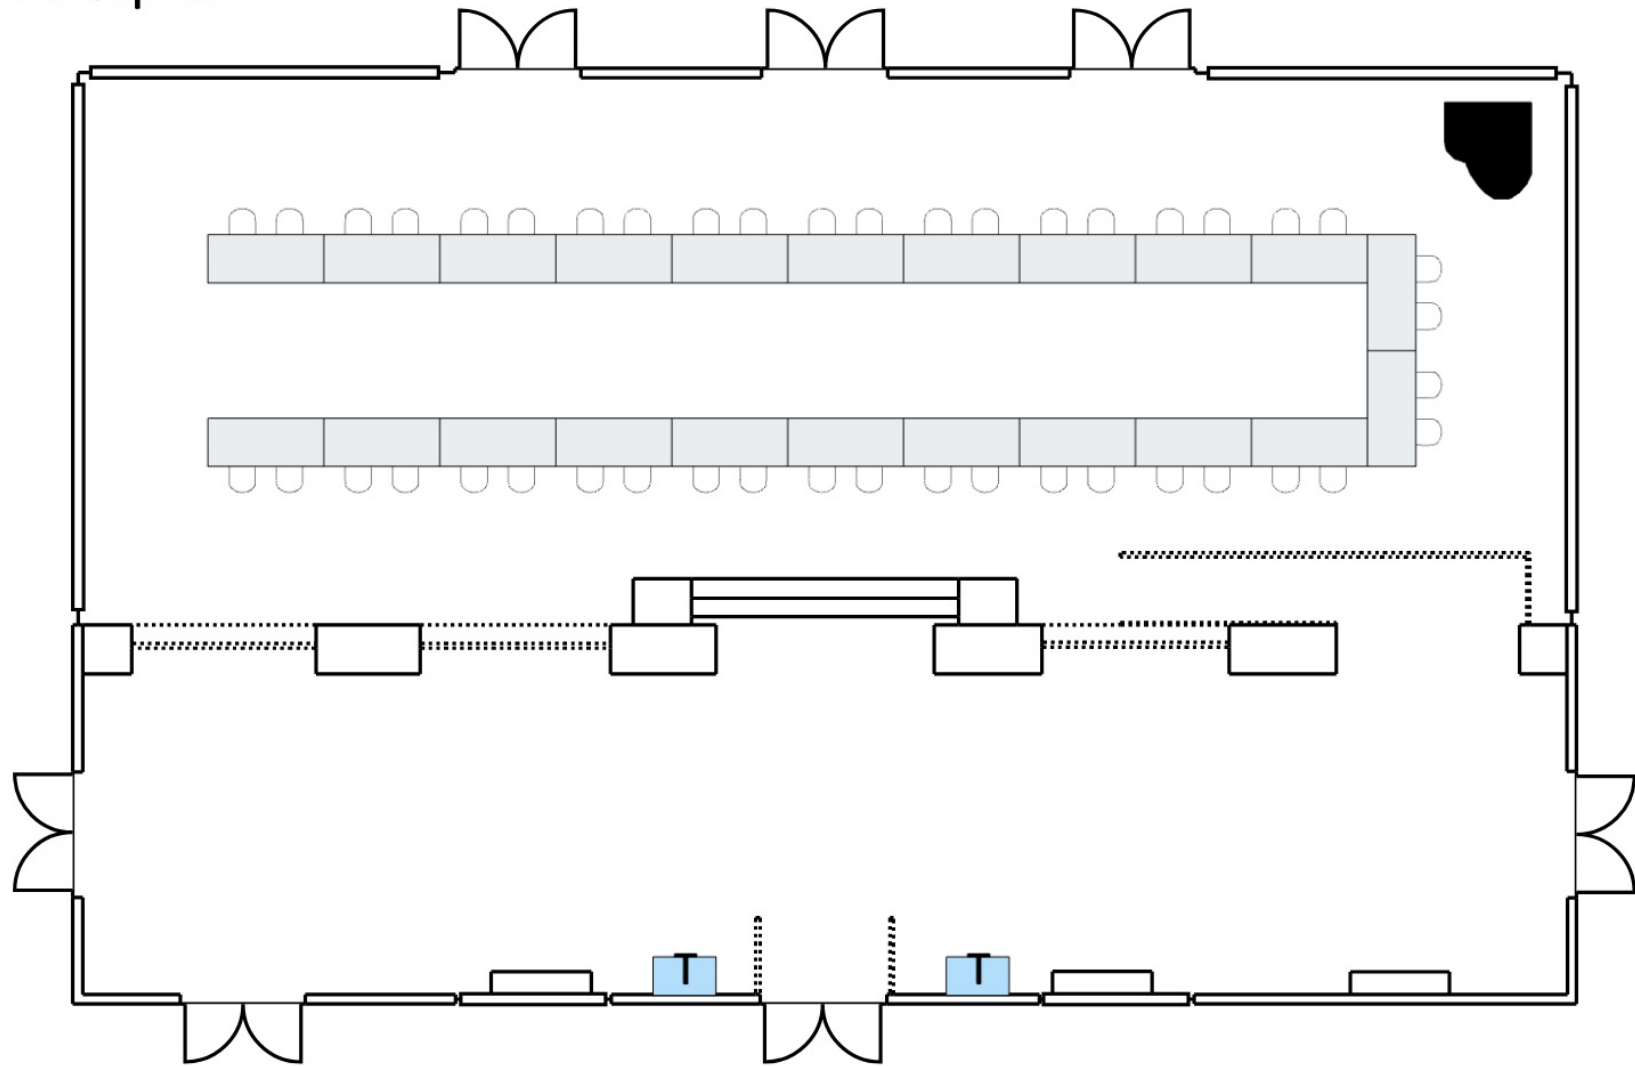

Event Name:

Facilities Setup Time:

Lower Lounge

5 Feet

Max Classroom: 24 tables, 72 chairs

Event Date:

Event Name:

Facilities Setup Time:

Lower Lounge

5 Feet

Max Fair: 21 tables, 42 chairs

Event Date:

Event Name:

Facilities Setup Time:

Lower Lounge

5 Feet

Max Crescent Rounds: 10 tables, 5 chairs each

Event Date:

Event Name:

Facilities Setup Time:

Lower Lounge

5 Feet

Max U-Shaped Conference: 22 tables, 44 chairs