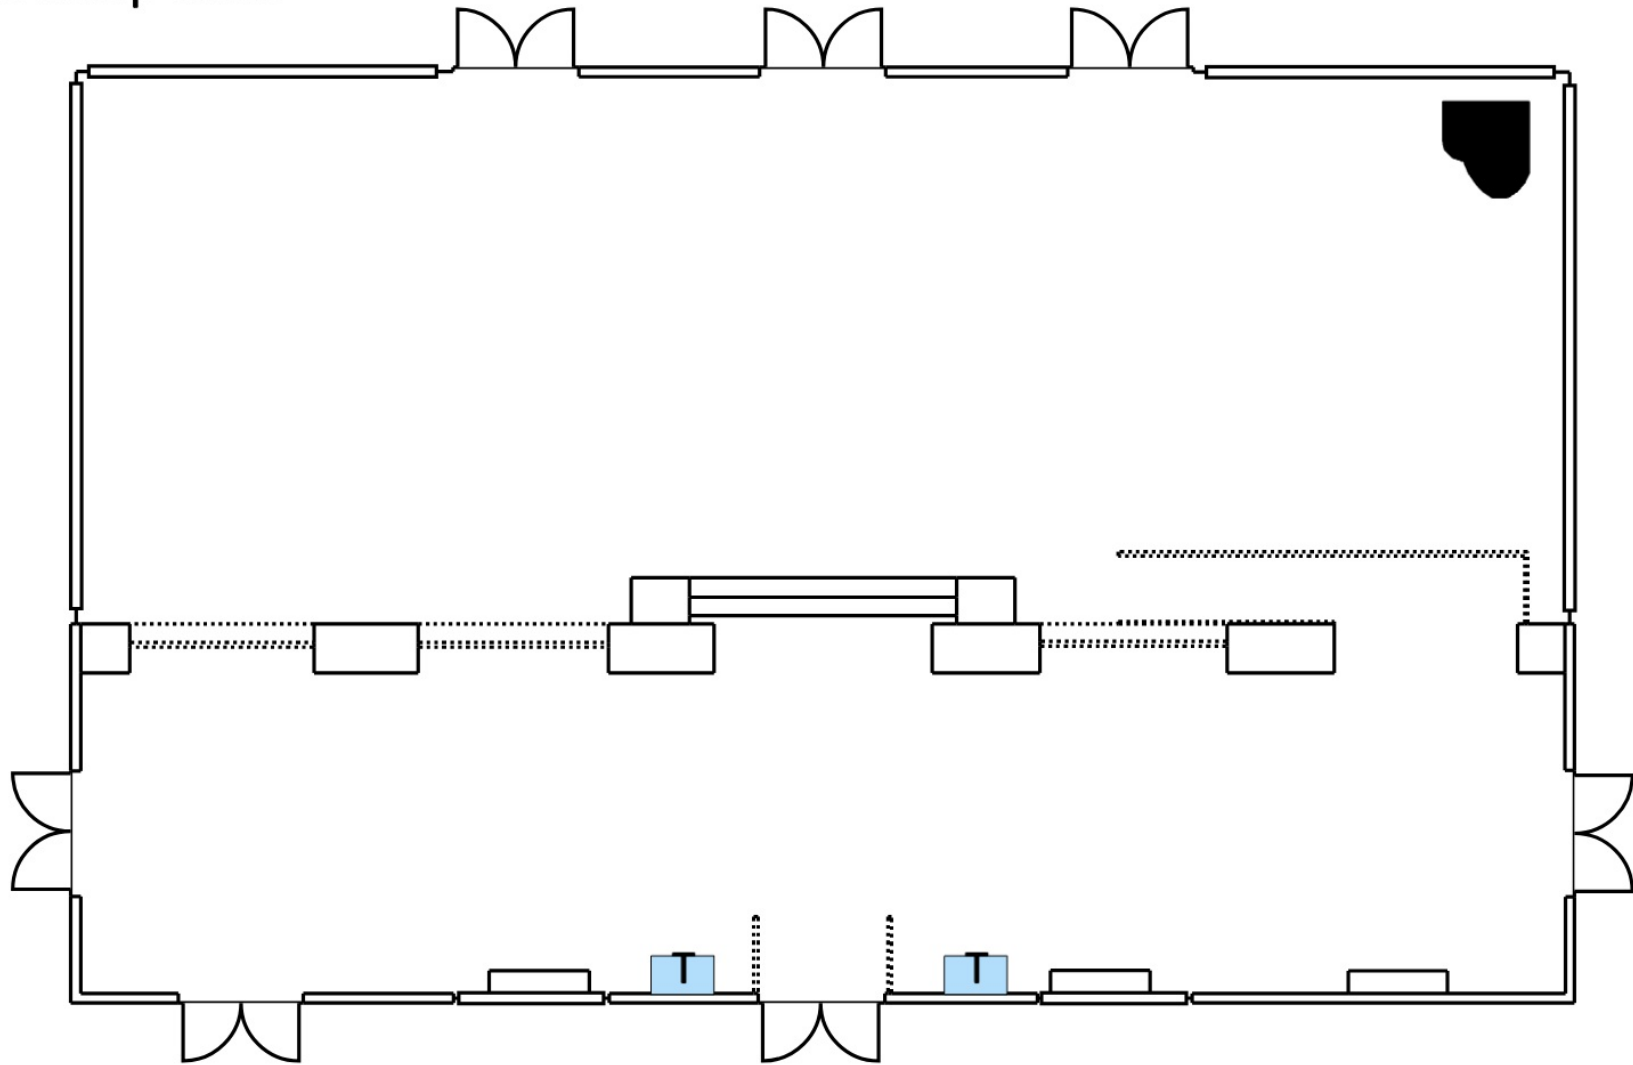

Lower Lounge

Event Date:

Event Name:

Facilities Setup Time:

Lower Lounge

5 Feet

Standing Room: 250

Event Date:

Event Name:

Facilities Setup Time:

Lower Lounge

5 Feet

Max Rounds: 10 tables, 10 chairs each

Event Date:

Event Name:

Facilities Setup Time:

Lower Lounge

5 Feet

Max Lecture: 228 chairs

Event Date:

Event Name:

Facilities Setup Time:

Lower Lounge

5 Feet

Max Crescent Rounds: 10 tables, 5 chairs each

Event Date:

Event Name:

Facilities Setup Time:

Lower Lounge

5 Feet

Max U-Shaped Conference: 22 tables, 44 chairs