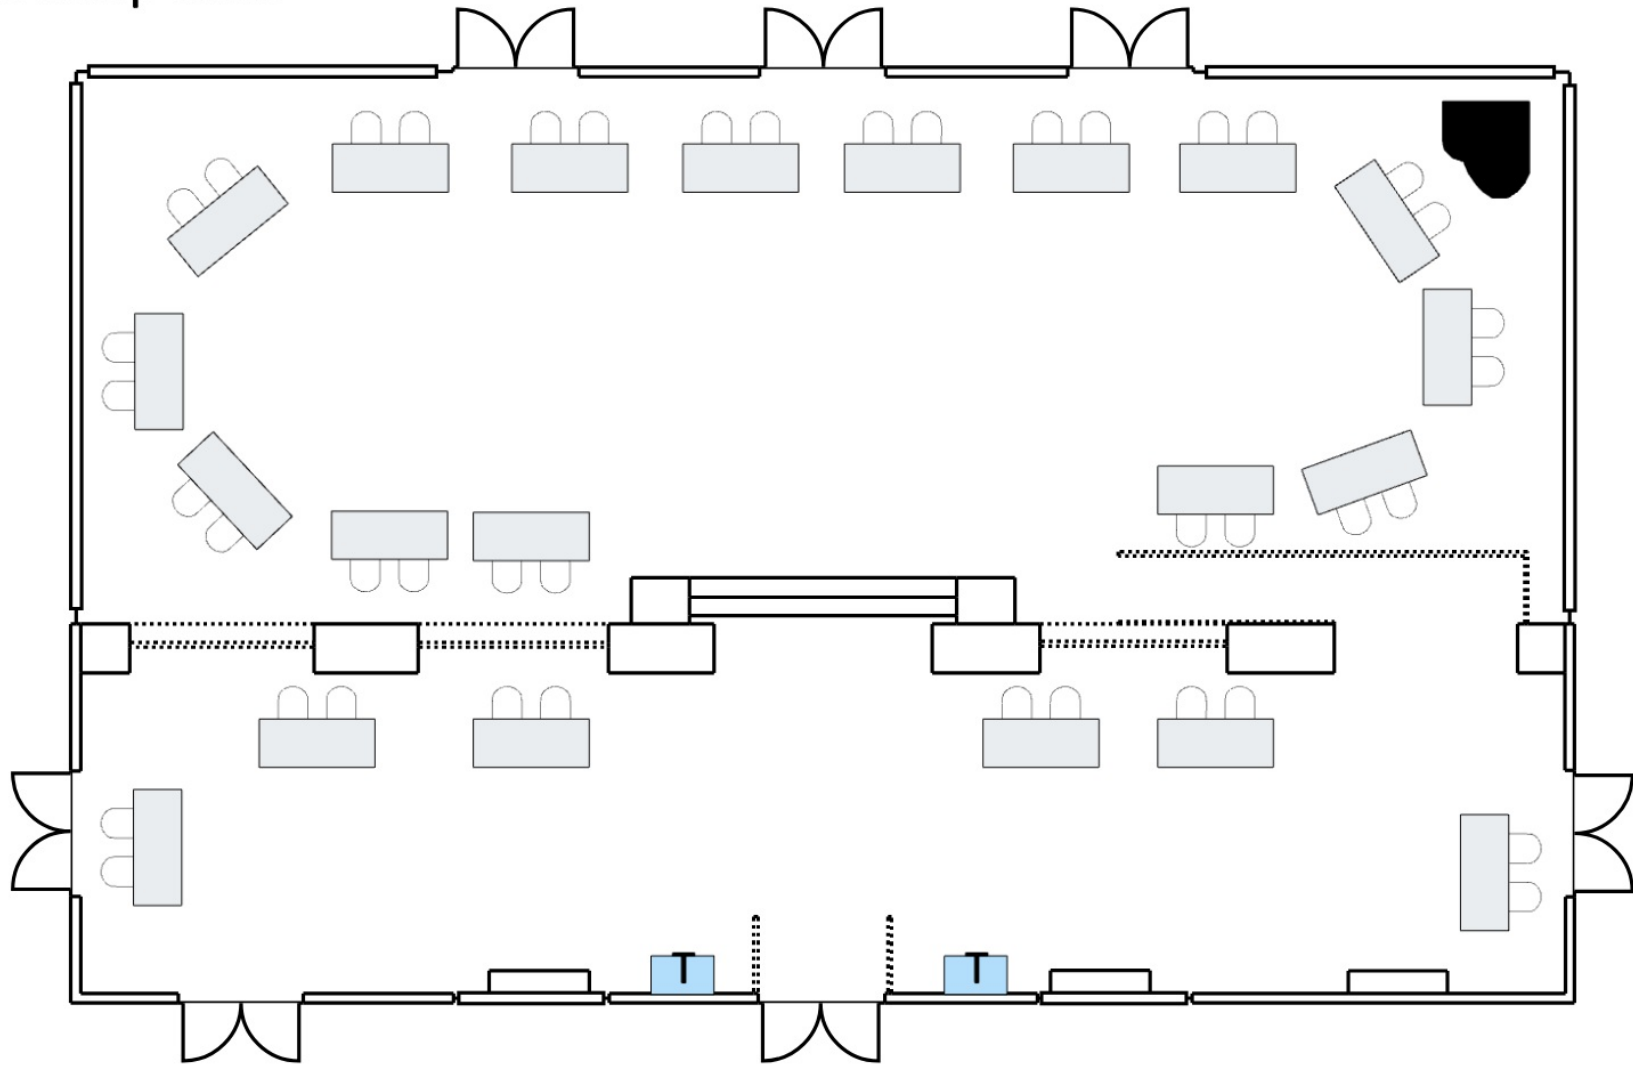

Max Lecture Facing Forbes: 130 chairs

Event Date:

Event Name:

Facilities Setup Time:

Lower Lounge

5 Feet

Max Conference: 20 tables, 66 chairs

Event Date:

Event Name:

Facilities Setup Time:

Lower Lounge

5 Feet

Max Classroom: 24 tables, 72 chairs

Event Date:

Event Name:

Facilities Setup Time:

Lower Lounge

5 Feet

Max Fair: 21 tables, 42 chairs

Event Date:

Event Name:

Facilities Setup Time:

Lower Lounge

5 Feet

Max Crescent Rounds: 10 tables, 5 chairs each

Event Date:

Event Name:

Facilities Setup Time:

Lower Lounge

5 Feet

Max U-Shaped Conference: 22 tables, 44 chairs