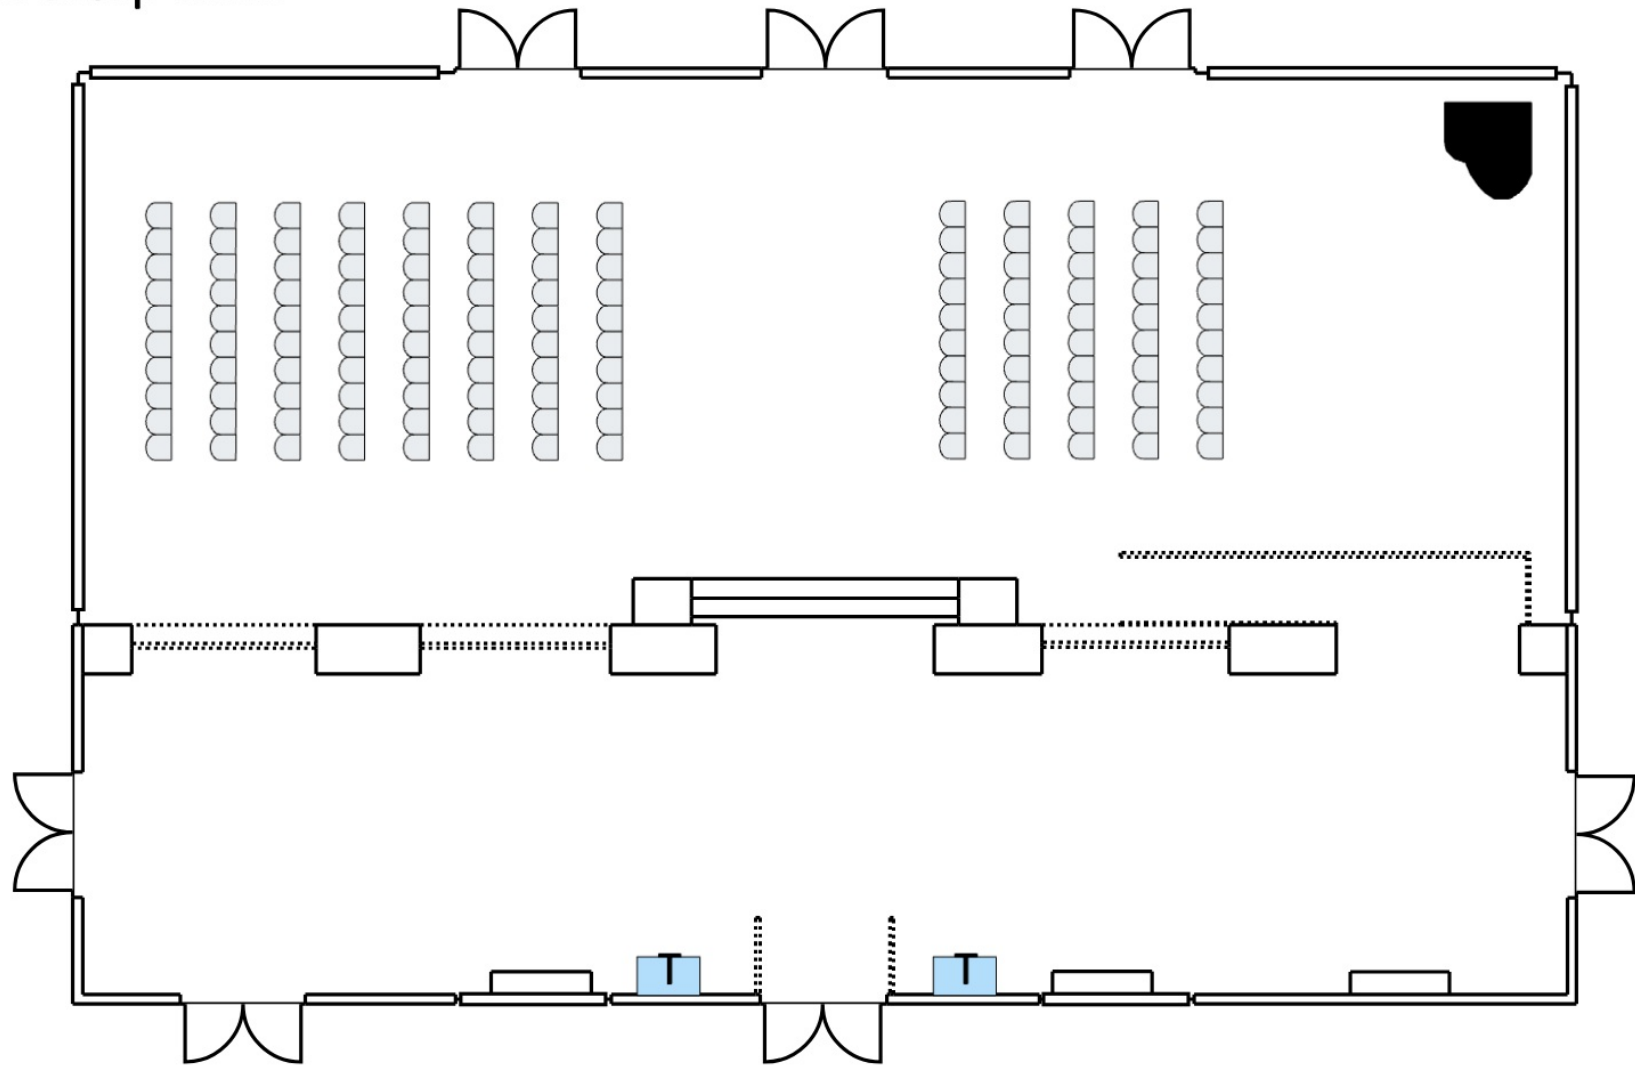

Event Name:

Facilities Setup Time:

Lower Lounge

5 Feet

Max Rounds: 10 tables, 10 chairs each

Event Date:

Event Name:

Facilities Setup Time:

Lower Lounge

5 Feet

Max Lecture: 228 chairs

Event Date:

Event Name:

Facilities Setup Time:

Lower Lounge

5 Feet

Max Lecture Facing Forbes: 130 chairs

Event Date:

Event Name:

Facilities Setup Time:

Lower Lounge

5 Feet

Max Conference: 20 tables, 66 chairs

Event Date:

Max Crescent Rounds: 10 tables, 5 chairs each

Event Date:

Event Name:

Facilities Setup Time:

Lower Lounge

5 Feet

Max U-Shaped Conference: 22 tables, 44 chairs