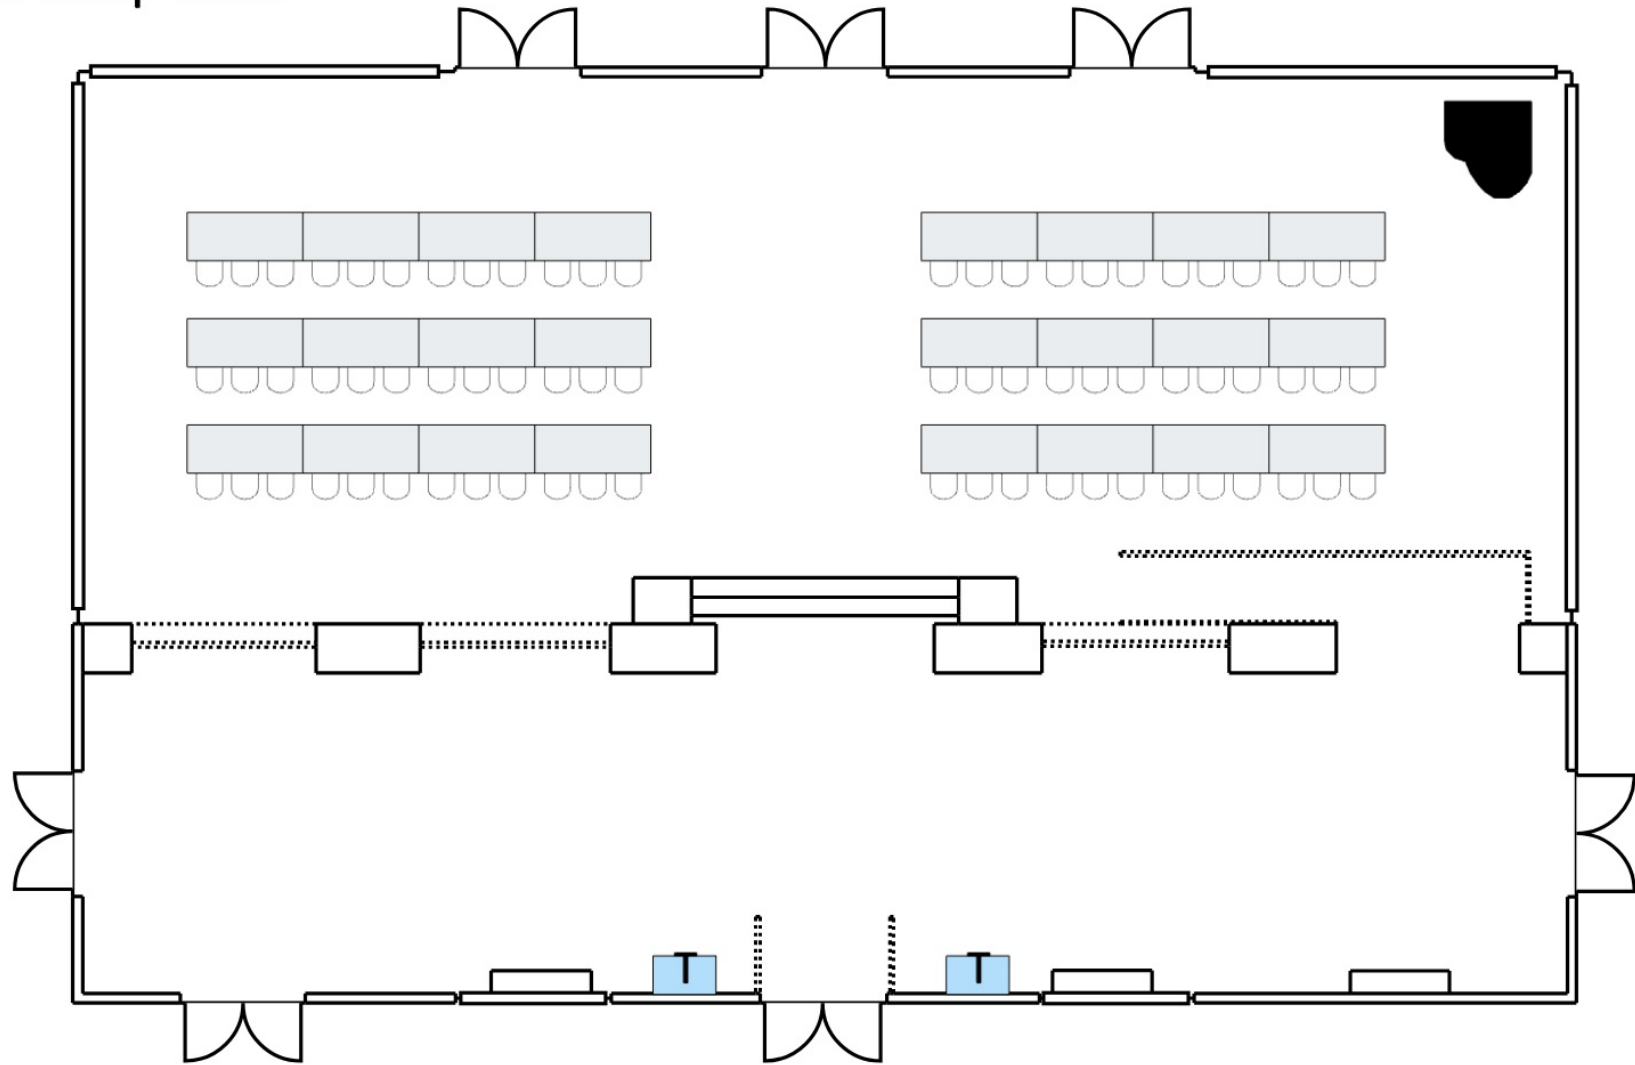

Lower Lounge

5 Feet

Max Lecture: 228 chairs

Event Date:

Event Name:

Facilities Setup Time:

Lower Lounge

5 Feet

Max Lecture Facing Forbes: 130 chairs

Event Date:

Event Name:

Facilities Setup Time:

Lower Lounge

5 Feet

Max Conference: 20 tables, 66 chairs

Event Date:

Event Name:

Facilities Setup Time:

Lower Lounge

5 Feet

Max Classroom: 24 tables, 72 chairs

Event Date:

Event Name:

Facilities Setup Time:

Max Crescent Rounds: 10 tables, 5 chairs each

Event Date:

Event Name:

Facilities Setup Time:

Lower Lounge

5 Feet

Max U-Shaped Conference: 22 tables, 44 chairs