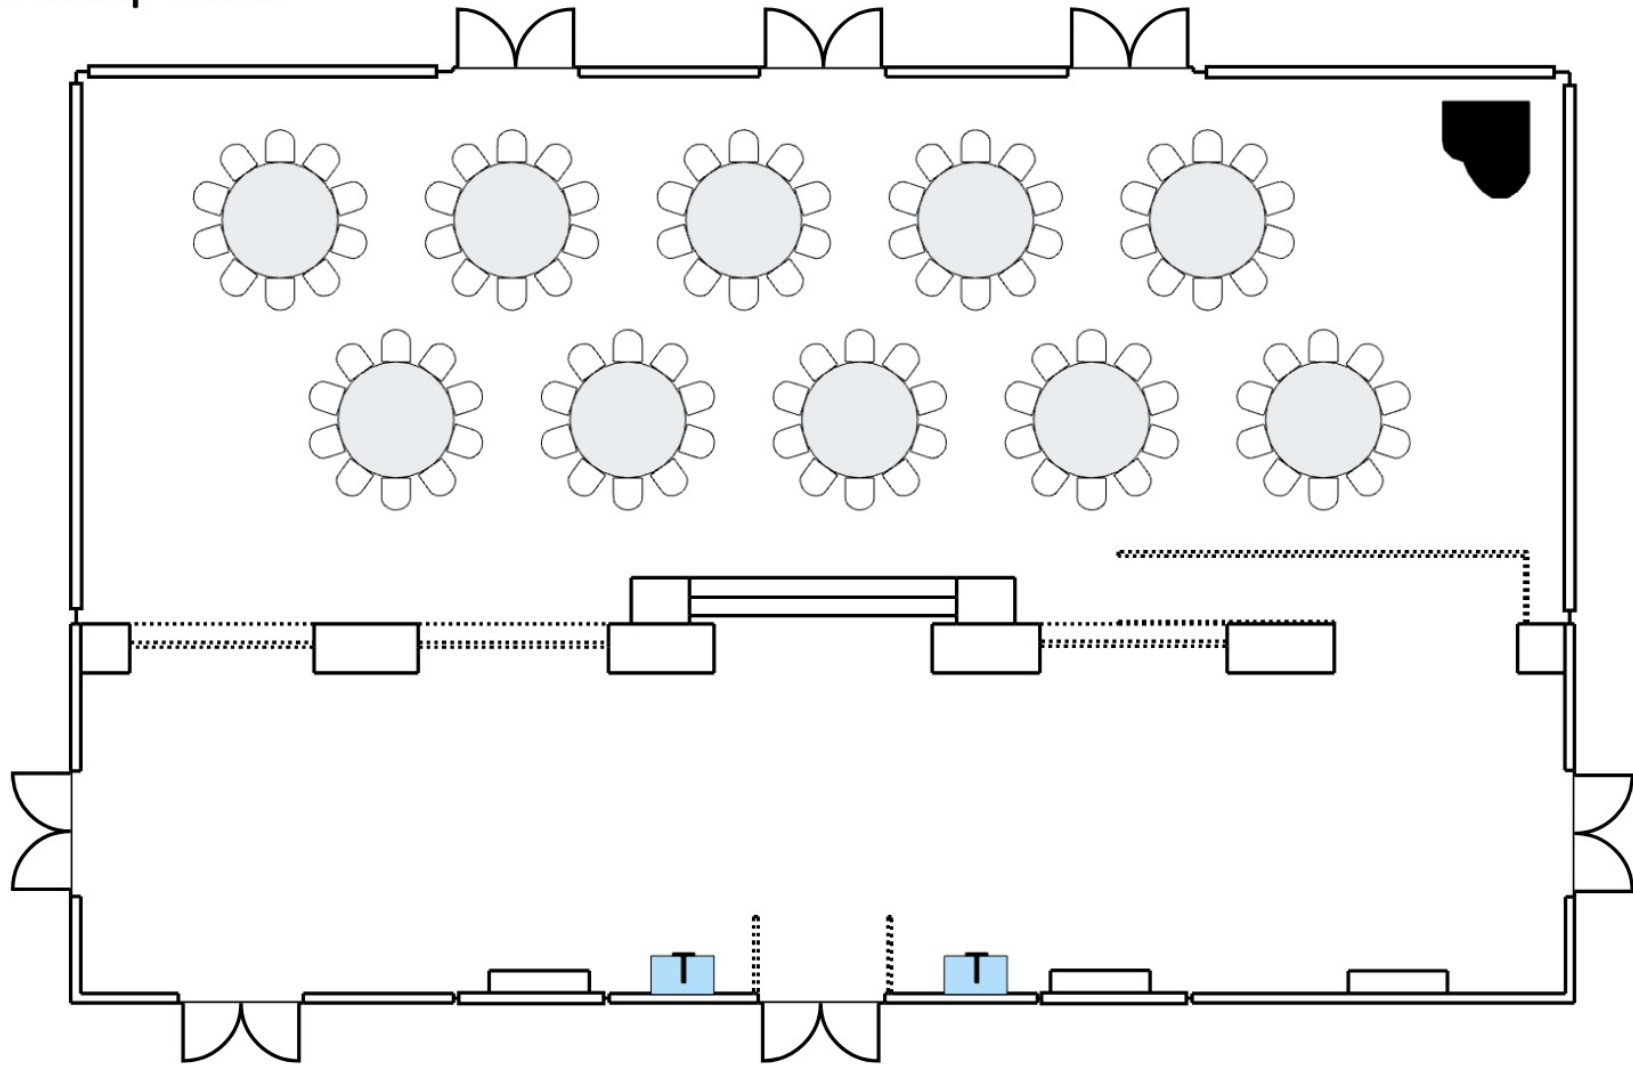

Lower Lounge

Event Date:

Event Name:

Facilities Setup Time:

Lower Lounge

5 Feet

Standing Room: 250

Event Date:

Event Name:

Facilities Setup Time:

Lower Lounge

5 Feet

Max Rounds: 10 tables, 10 chairs each

Event Date:

Event Name:

Facilities Setup Time:

Lower Lounge

5 Feet

Max Lecture: 228 chairs

Event Date:

Event Name:

Facilities Setup Time:

Lower Lounge

5 Feet

Max Crescent Rounds: 10 tables, 5 chairs each

Event Date:

Event Name:

Facilities Setup Time:

Lower Lounge

5 Feet

Max U-Shaped Conference: 22 tables, 44 chairs