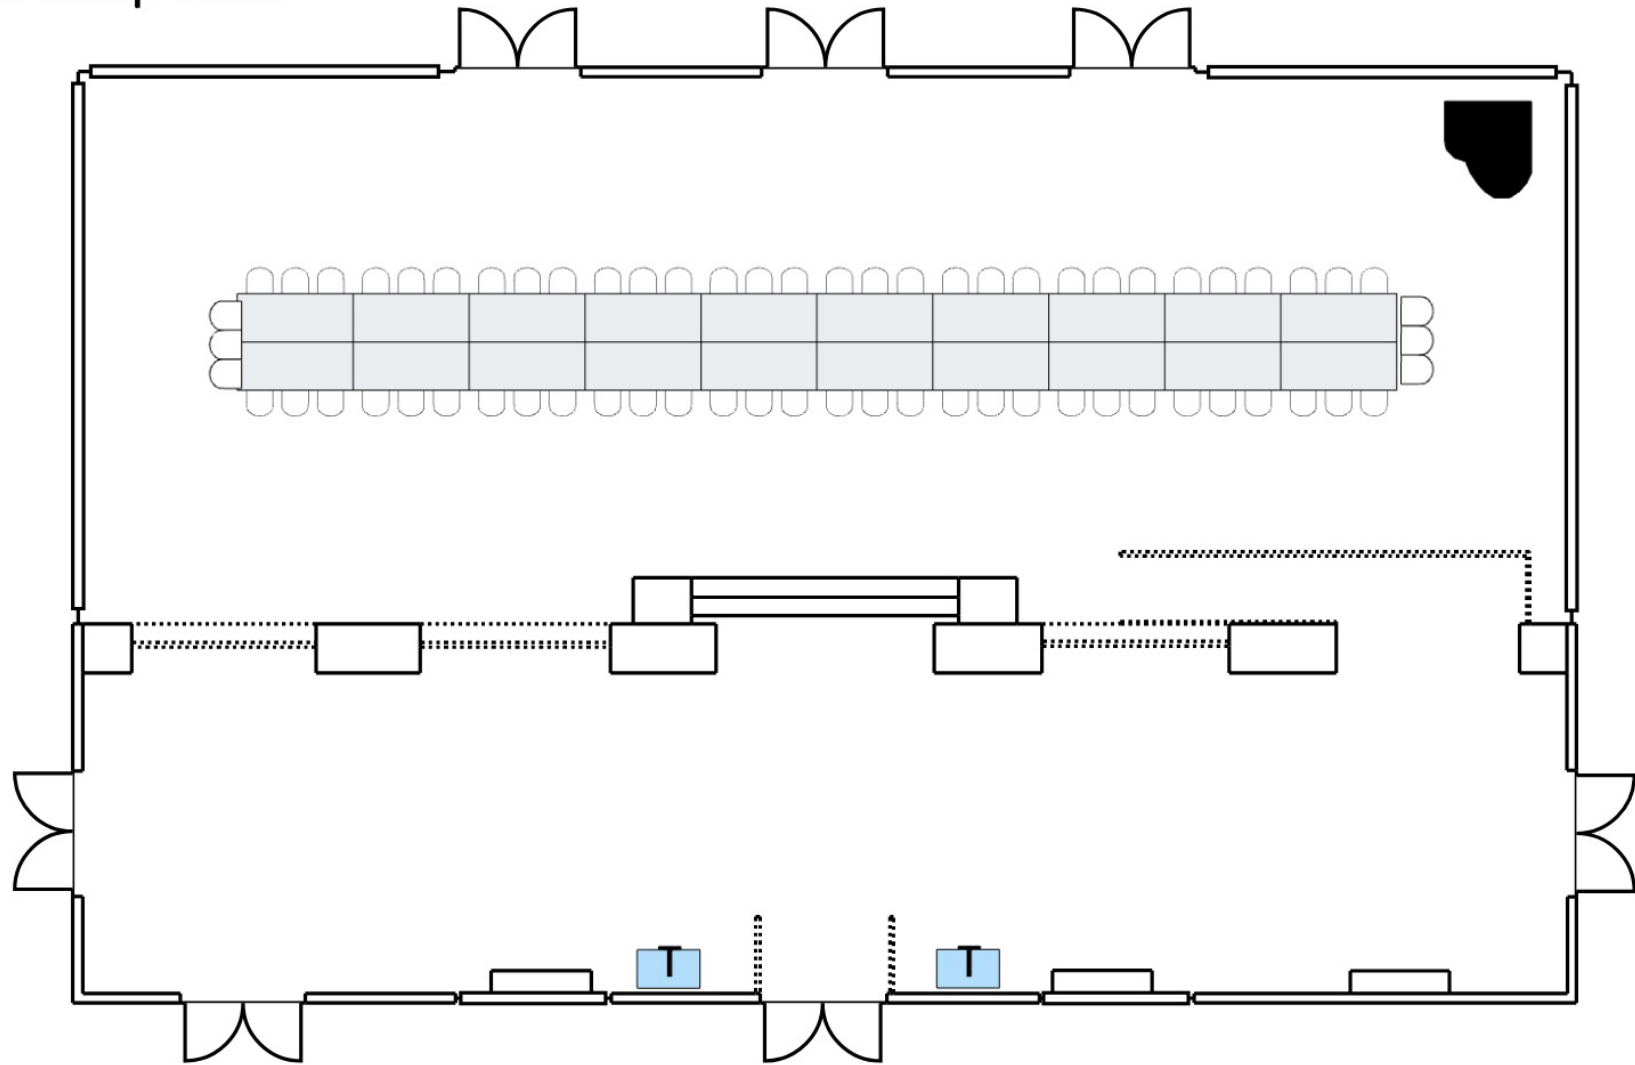

Event Name:

Facilities Setup Time:

Lower Lounge

5 Feet

Max Rounds: 10 tables, 10 chairs each

Event Date:

Event Name:

Facilities Setup Time:

Lower Lounge

5 Feet

Max Lecture: 228 chairs

Event Date:

Event Name:

Facilities Setup Time:

Lower Lounge

5 Feet

Max Lecture Facing Forbes: 130 chairs

Event Date:

Event Name:

Facilities Setup Time:

Lower Lounge

5 Feet

Max Conference: 20 tables, 66 chairs

Event Date:

Max Crescent Rounds: 10 tables, 5 chairs each

Event Date:

Event Name:

Facilities Setup Time:

Lower Lounge

5 Feet

Max U-Shaped Conference: 22 tables, 44 chairs