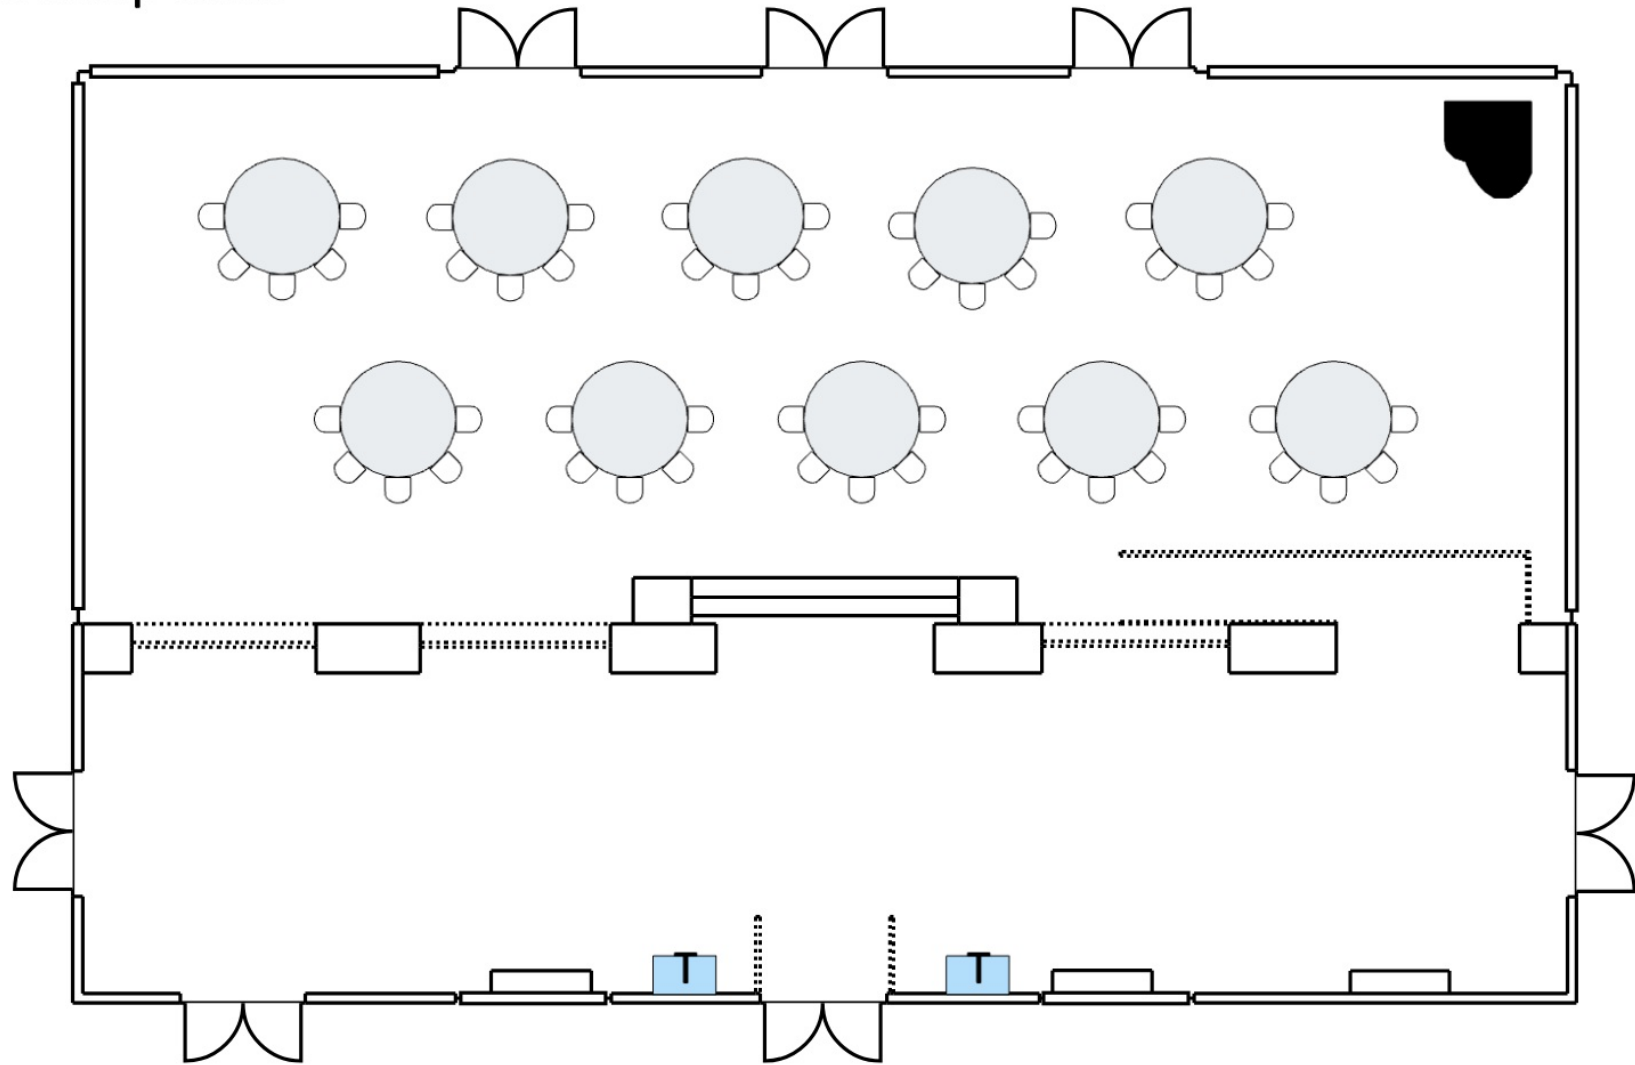

Event Name:

Facilities Setup Time:

Lower Lounge

5 Feet

Max Classroom: 24 tables, 72 chairs

Event Date:

Event Name:

Facilities Setup Time:

Lower Lounge

5 Feet

Max Fair: 21 tables, 42 chairs

Event Date:

Event Name:

Facilities Setup Time:

Lower Lounge

5 Feet

Max Crescent Rounds: 10 tables, 5 chairs each

Event Date:

Event Name:

Facilities Setup Time:

Lower Lounge

5 Feet

Max U-Shaped Conference: 22 tables, 44 chairs