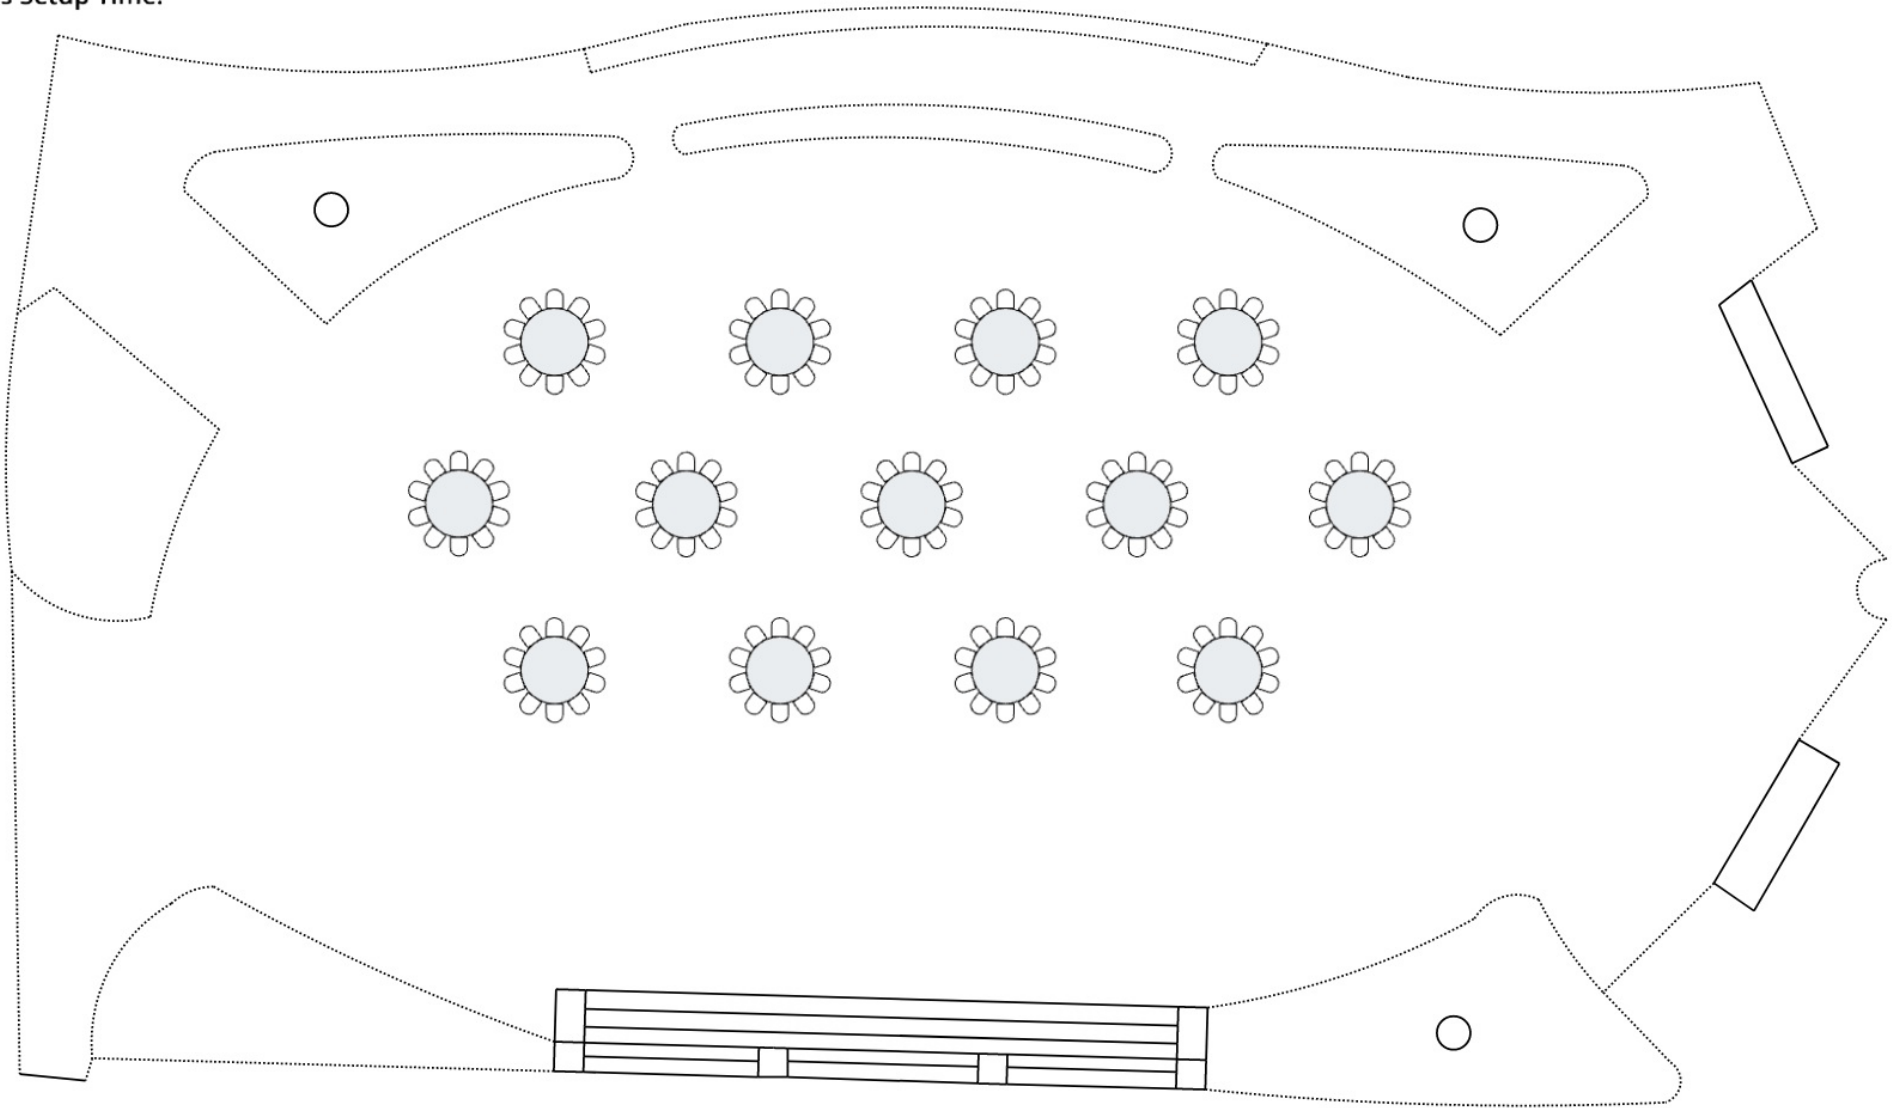

Gallagher Plaza

Gallagher Plaza

Event Date:
Event Name:
Facilities Setup Time:

10 Feet

Max Tabling: 12 tables, 2 chairs each

Gallagher Plaza

Event Date:
Event Name:
Facilities Setup Time:

10 Feet

Max Fair: 41 tables, 82 chairs

Gallagher Plaza

Event Date:
Event Name:
Facilities Setup Time:

10 Feet

Max Rounds: 13 tables, 10 chairs each

**We do not have enough chairs to accommodate this on site – Rentals would be needed