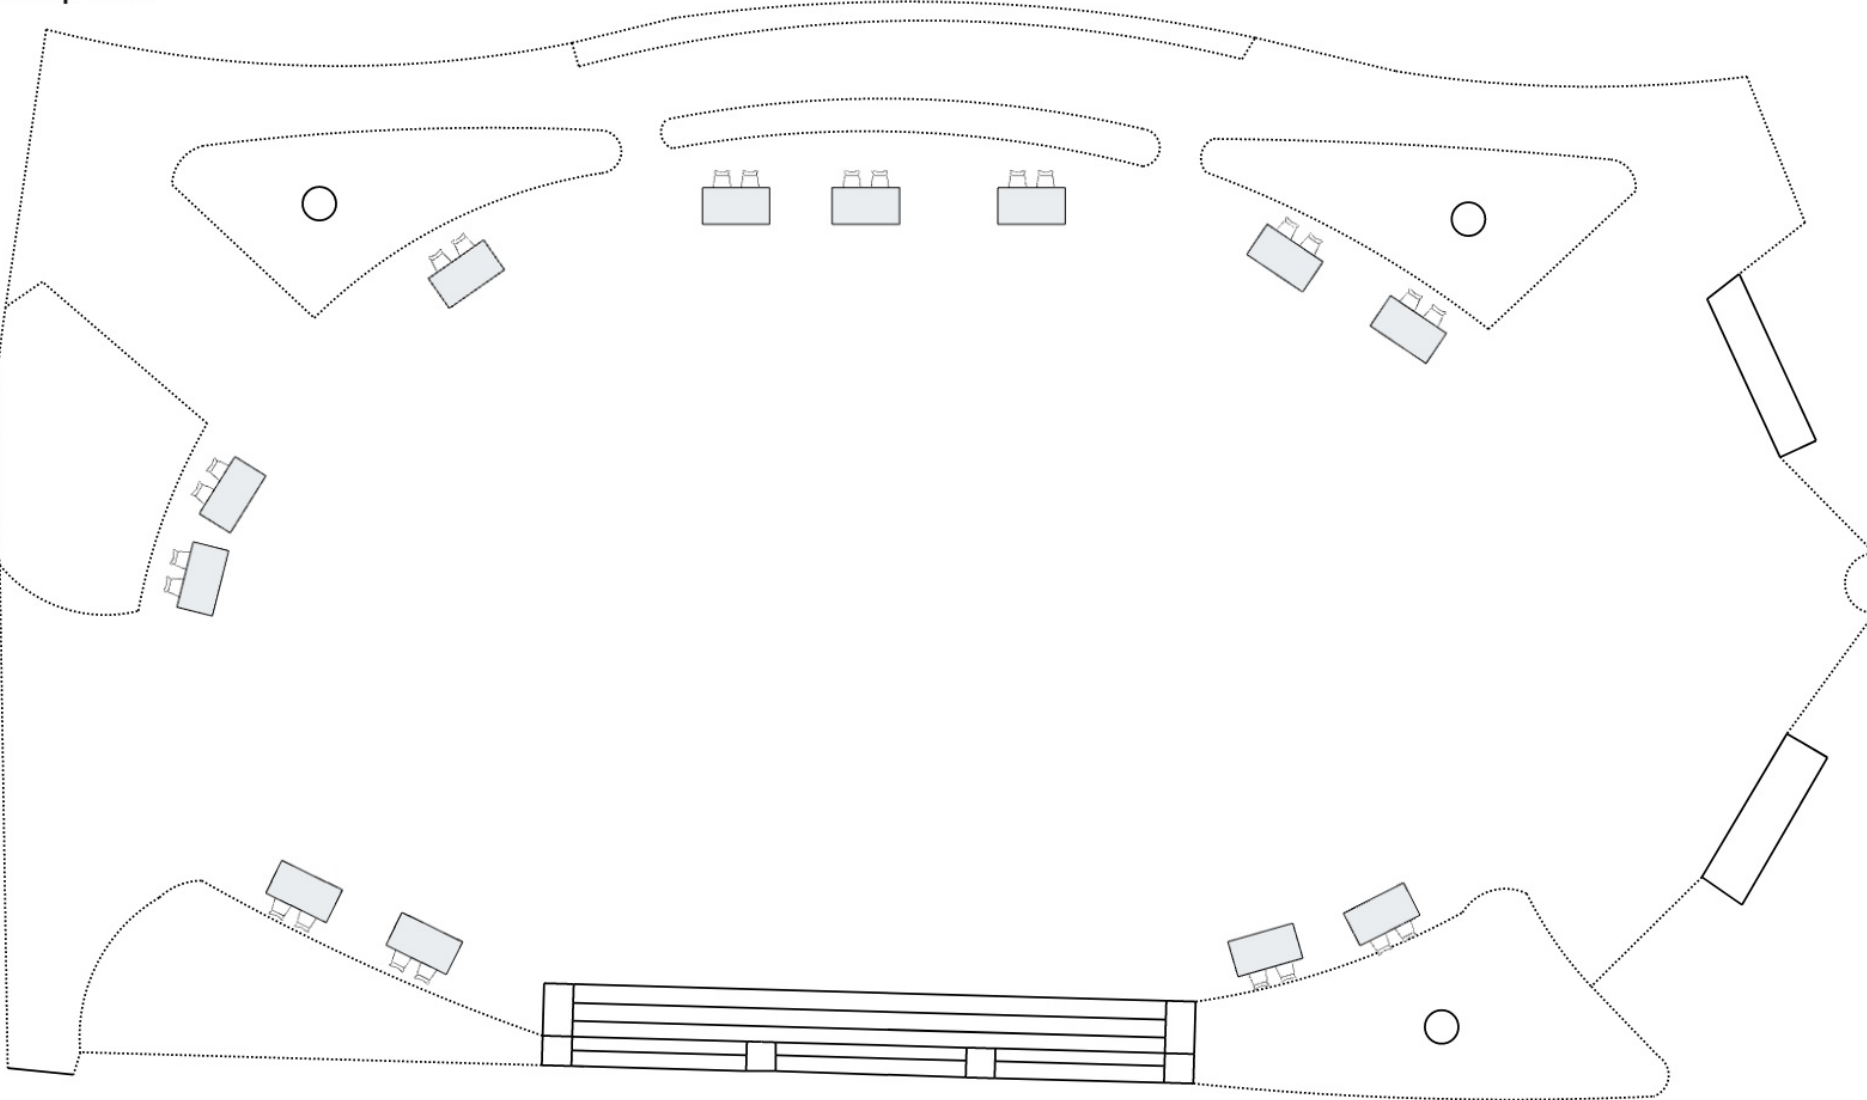

Gallagher Plaza

Gallagher Plaza

Event Date:
Event Name:
Facilities Setup Time:

10 Feet

Max Tabling: 12 tables, 2 chairs each

Gallagher Plaza

Event Date:
Event Name:
Facilities Setup Time:

10 Feet

Max Fair: 41 tables, 82 chairs

Gallagher Plaza

Event Date:
Event Name:
Facilities Setup Time:

10 Feet

Max Rounds: 13 tables, 10 chairs each

**We do not have enough chairs to accommodate this on site – Rentals would be needed