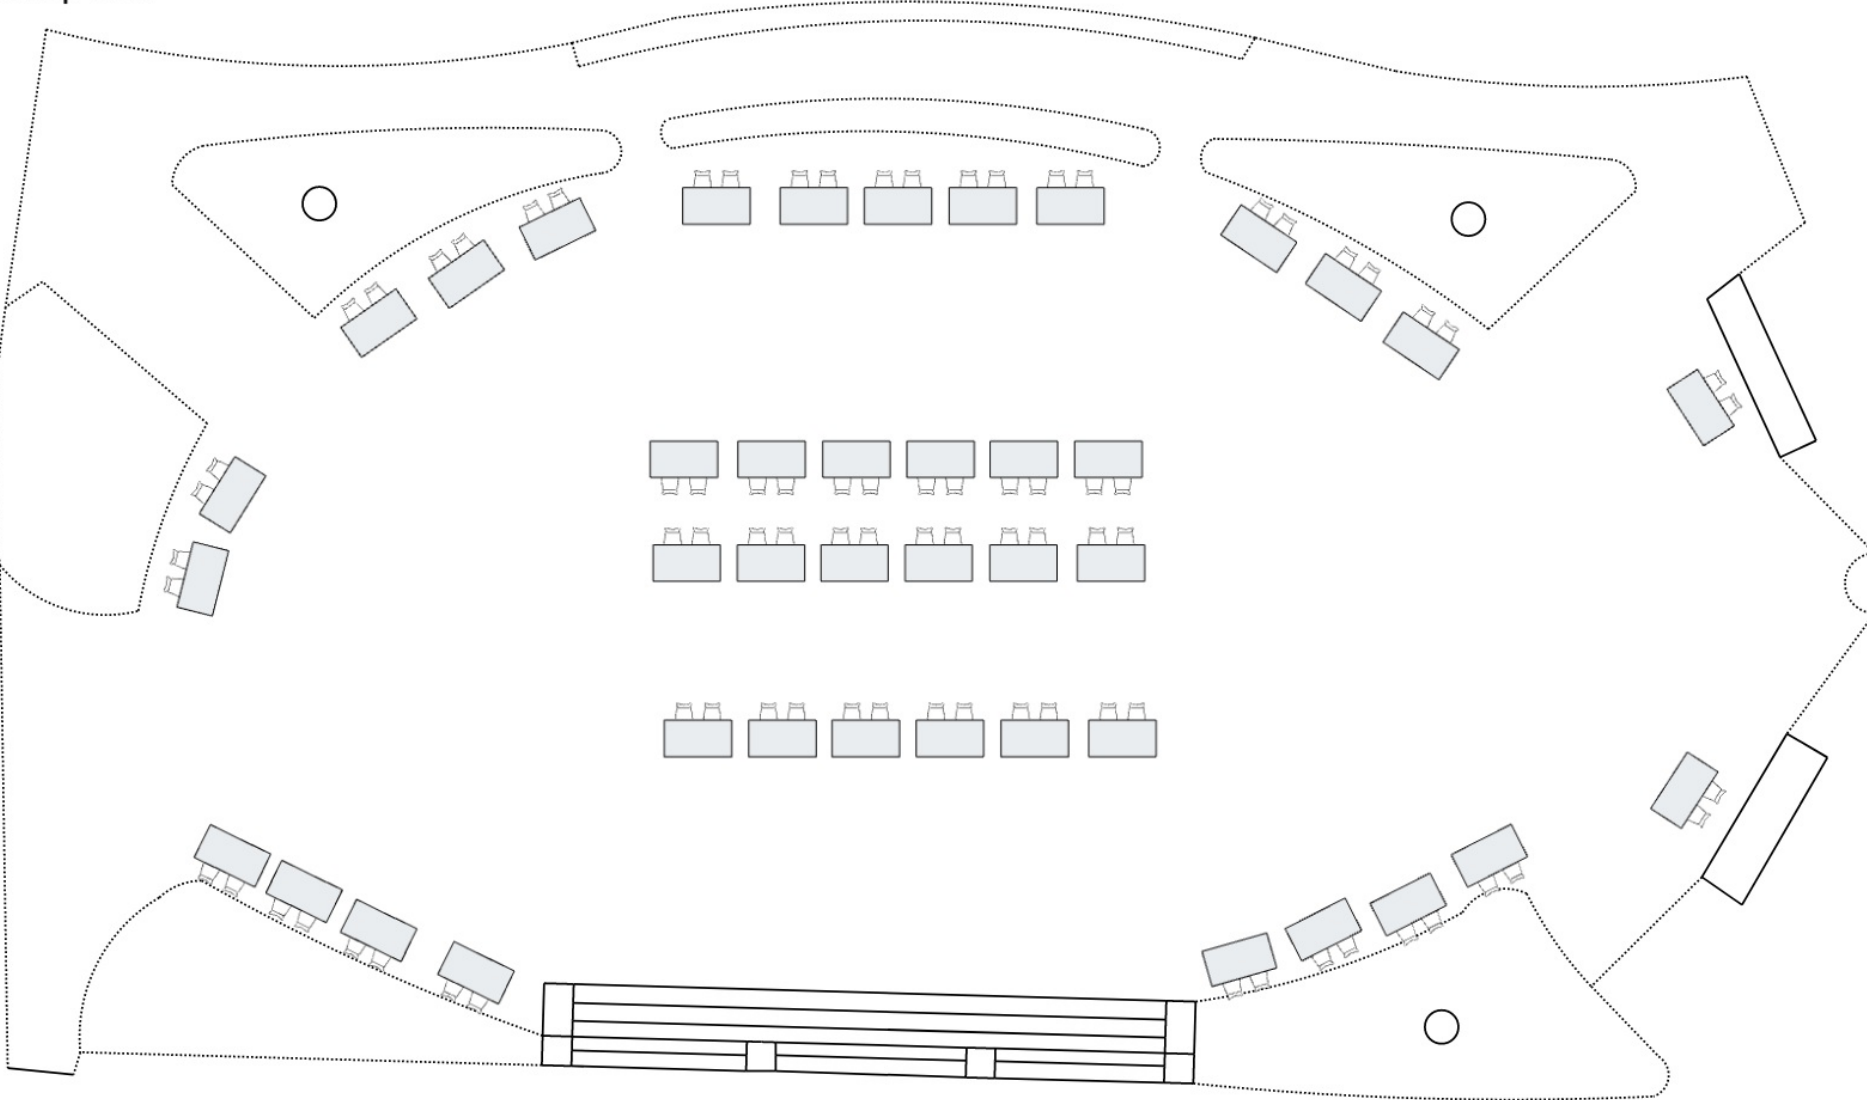

Gallagher Plaza

Gallagher Plaza

Event Date:
Event Name:
Facilities Setup Time:

10 Feet

Max Tabling: 12 tables, 2 chairs each

Gallagher Plaza

Event Date:
Event Name:
Facilities Setup Time:

10 Feet

Max Fair: 41 tables, 82 chairs

Gallagher Plaza

Event Date:
Event Name:
Facilities Setup Time:

10 Feet

Max Rounds: 13 tables, 10 chairs each

**We do not have enough chairs to accommodate this on site – Rentals would be needed