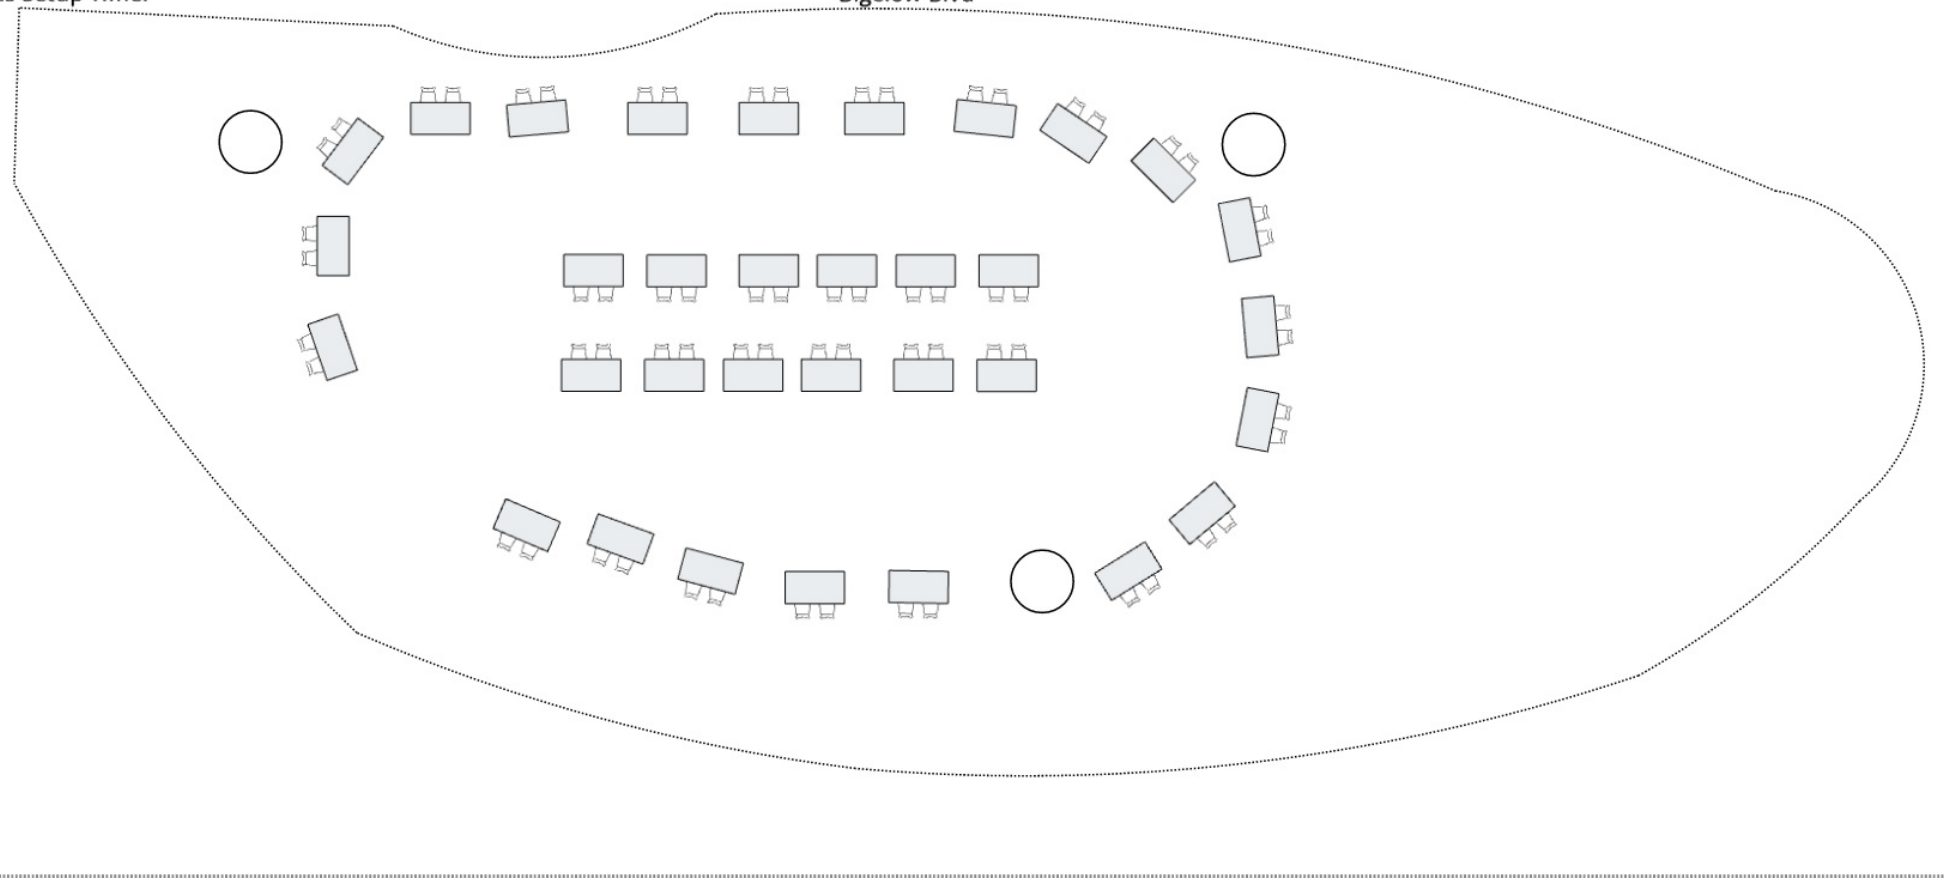

Bigelow Right Lawn

Event Date:
Event Name:
Facilities Setup Time:

Bigelow Right Lawn

Bigelow Blvd

Forbes Ave

10 Feet

**We do not have enough chairs to accommodate BOTH LAWNS fair style— Rentals would be needed. We can do 1 fair style lawn.

Max Fair: 33 tables, 66 chairs

Event Date:
Event Name:
Facilities Setup Time:

Bigelow Right Lawn

Bigelow Blvd

Forbes Ave

10 Feet

Max Tabling: 10 tables, 20 chairs

Event Date:
Event Name:
Facilities Setup Time:

Bigelow Right Lawn

Forbes Ave

10 Feet

Max Rounds: 8 tables, 10 chairs each