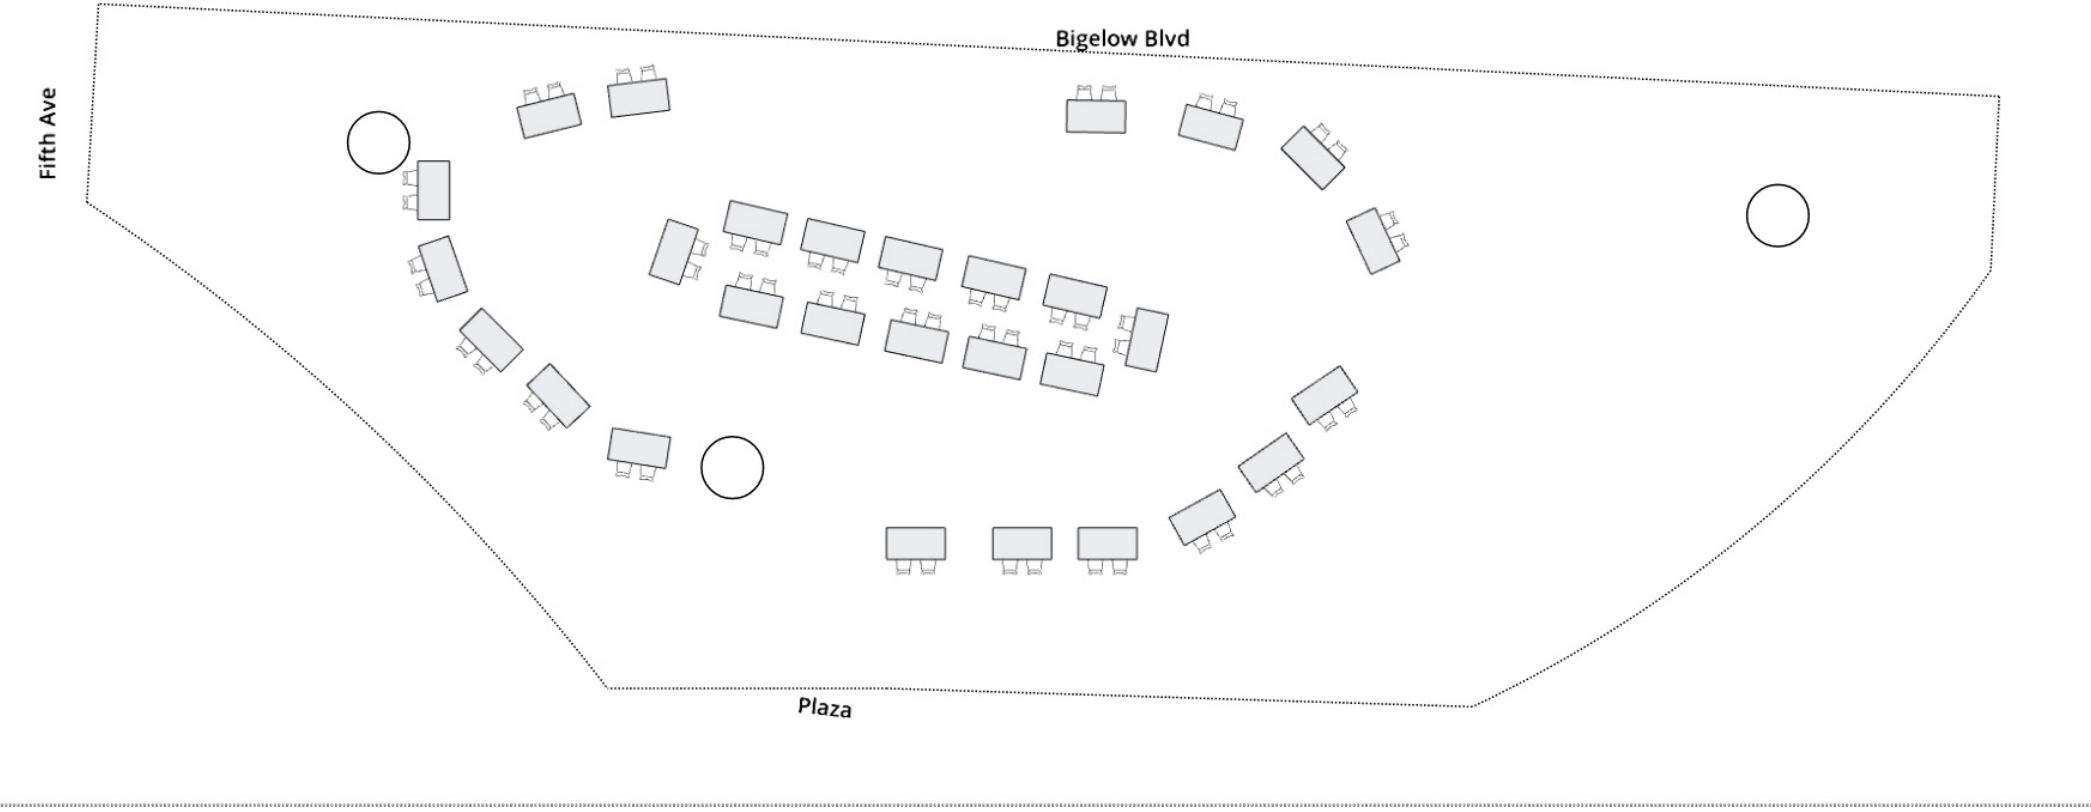

**Bigelow Left Lawn**

**Bigelow Left Lawn**

Event Date:  
Event Name:  
Facilities Setup Time:

10 Feet

\*\*We do not have enough chairs to accommodate BOTH LAWNS fair style— Rentals would be needed. We can do 1 fair style lawn.

Max Fair: 28 tables, 56 chairs

**Bigelow Left Lawn**

Event Date:  
Event Name:  
Facilities Setup Time:

**Fifth Ave**

**Plaza**

10 Feet

Max Tabling: 7 tables, 14 chairs

**Bigelow Left Lawn**

Event Date:  
Event Name:  
Facilities Setup Time:

Fifth Ave

10 Feet

**Max Rounds: 12 tables, 10 chairs each**

**\*\*We do not have enough chairs to accommodate this on site – Rentals would be needed**