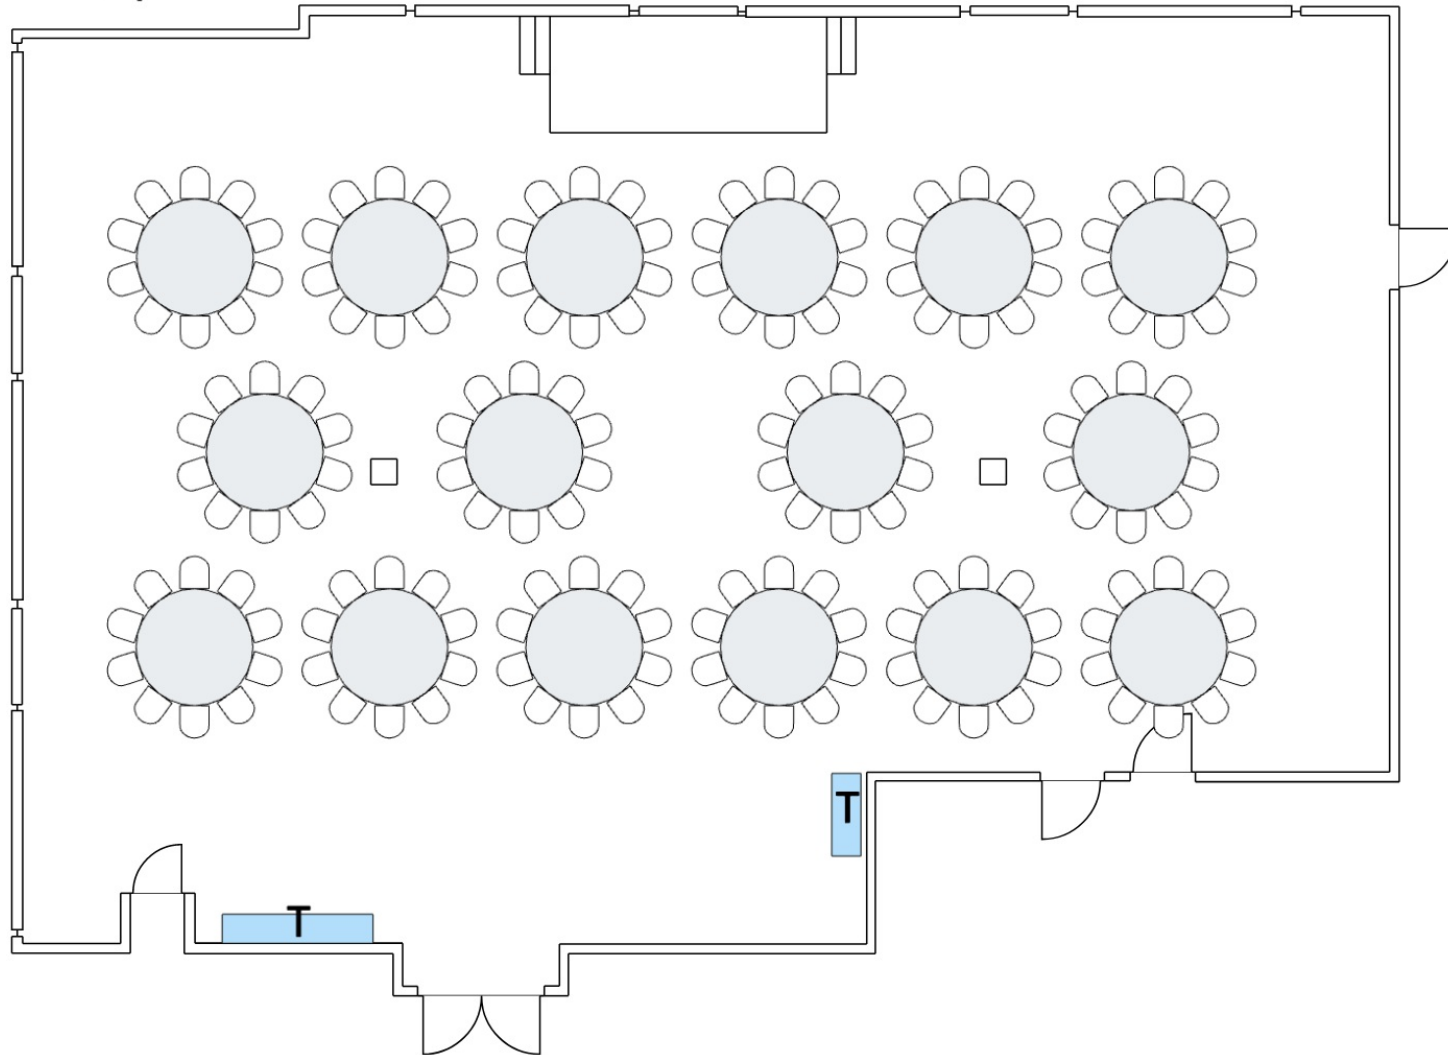

Event Date:
Event Name:
Facilities Setup Time:

OSC Dining Room

5 Feet

Max Rounds: 16 rounds, 10 chairs each