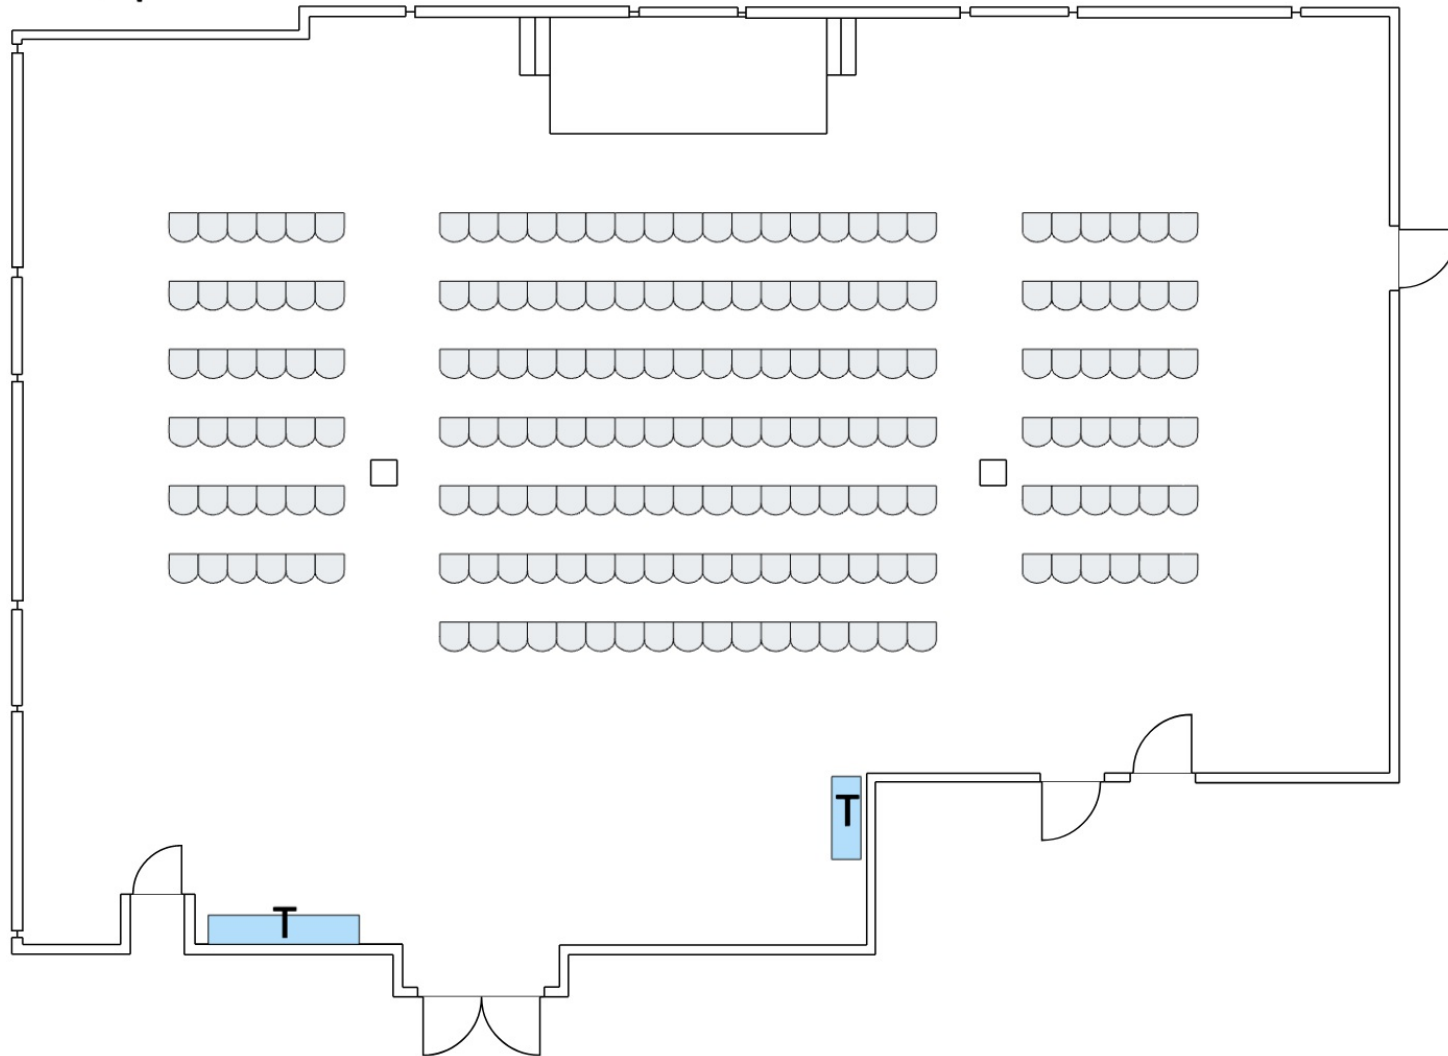

Event Date:
Event Name:
Facilities Setup Time:

OSC Dining Room

5 Feet

Max Lecture: 247 chairs