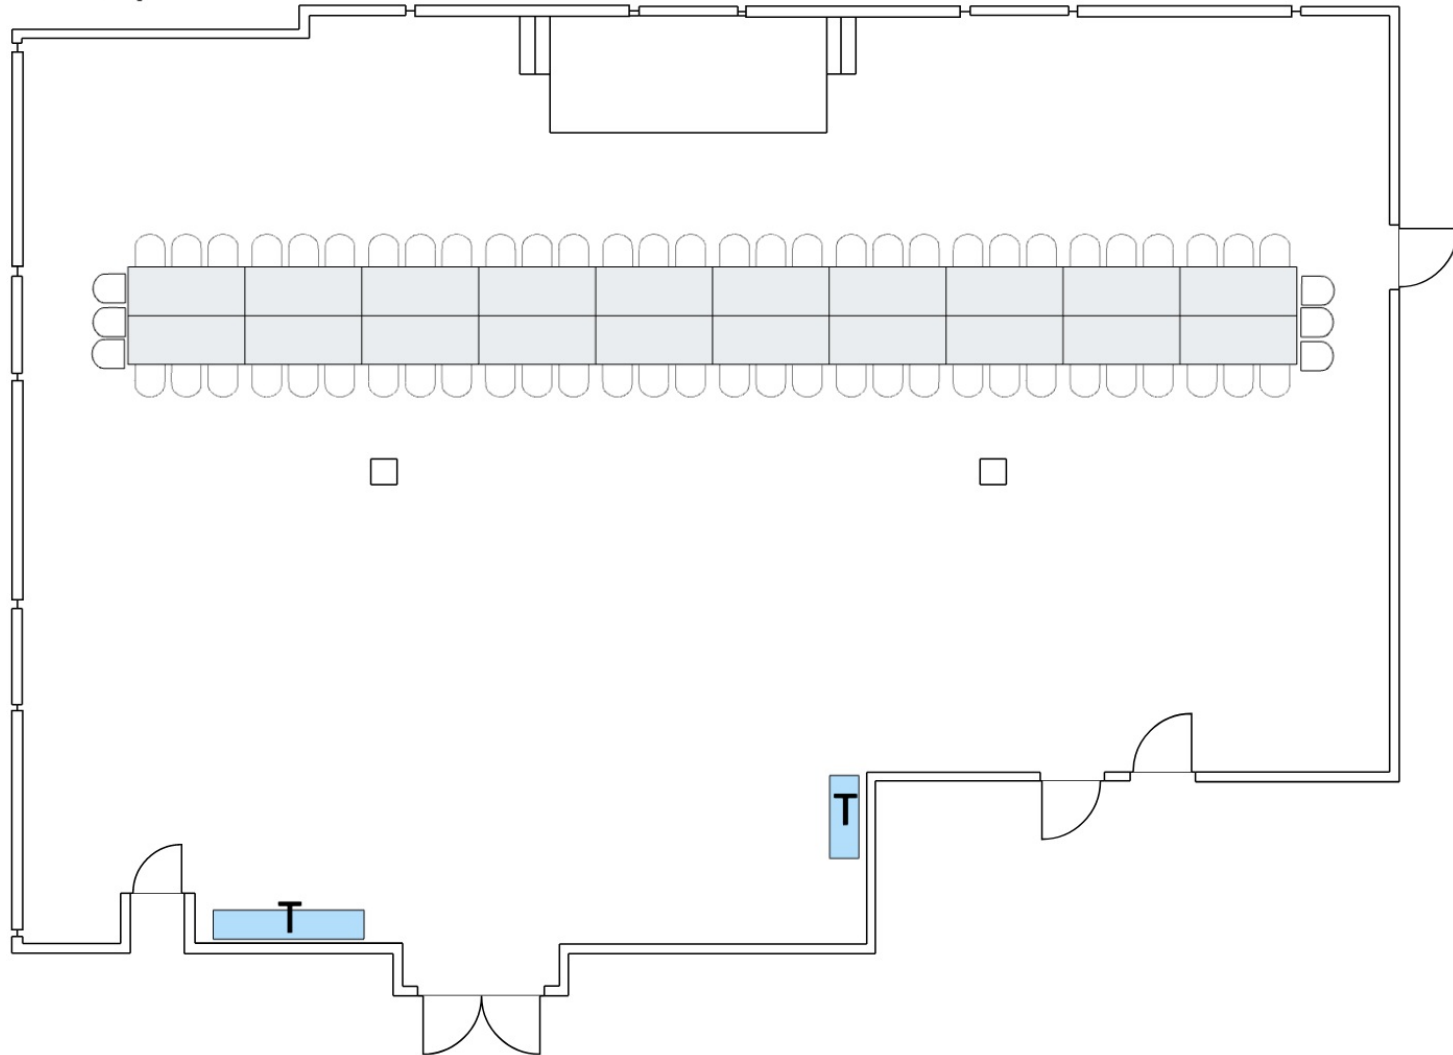

Event Date:
Event Name:
Facilities Setup Time:

OSC Dining Room

5 Feet

Max Conference: 20 tables, 66 chairs