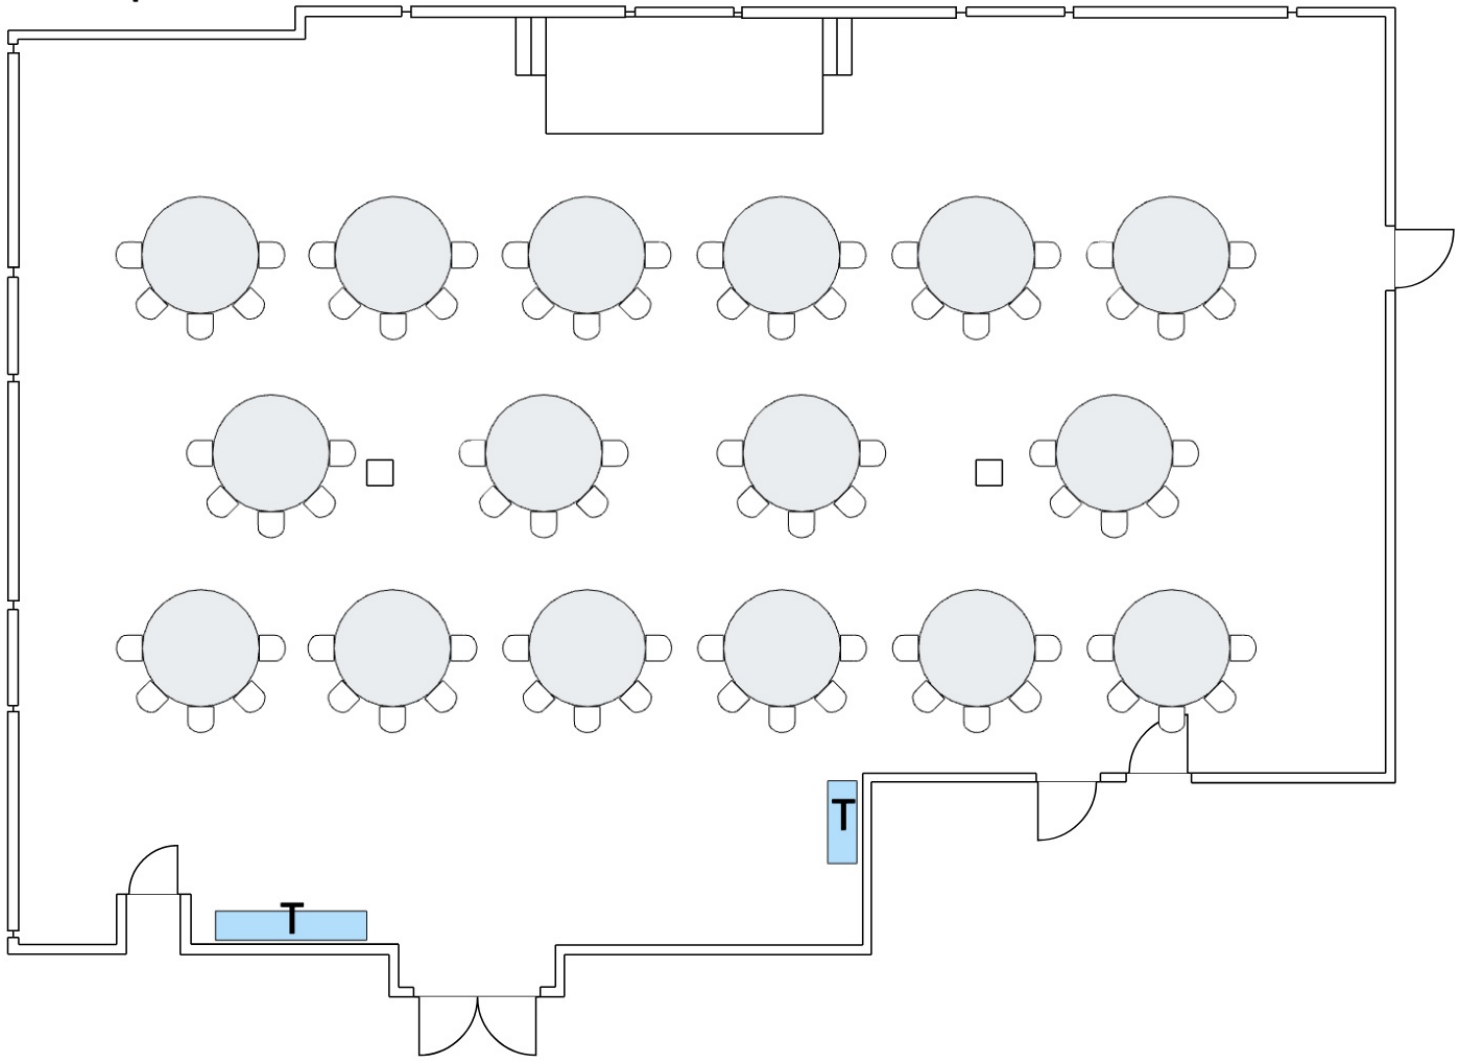

Event Date:
Event Name:
Facilities Setup Time:

OSC Dining Room

5 Feet

Max Crescent Rounds: 16 tables, 5 chairs each