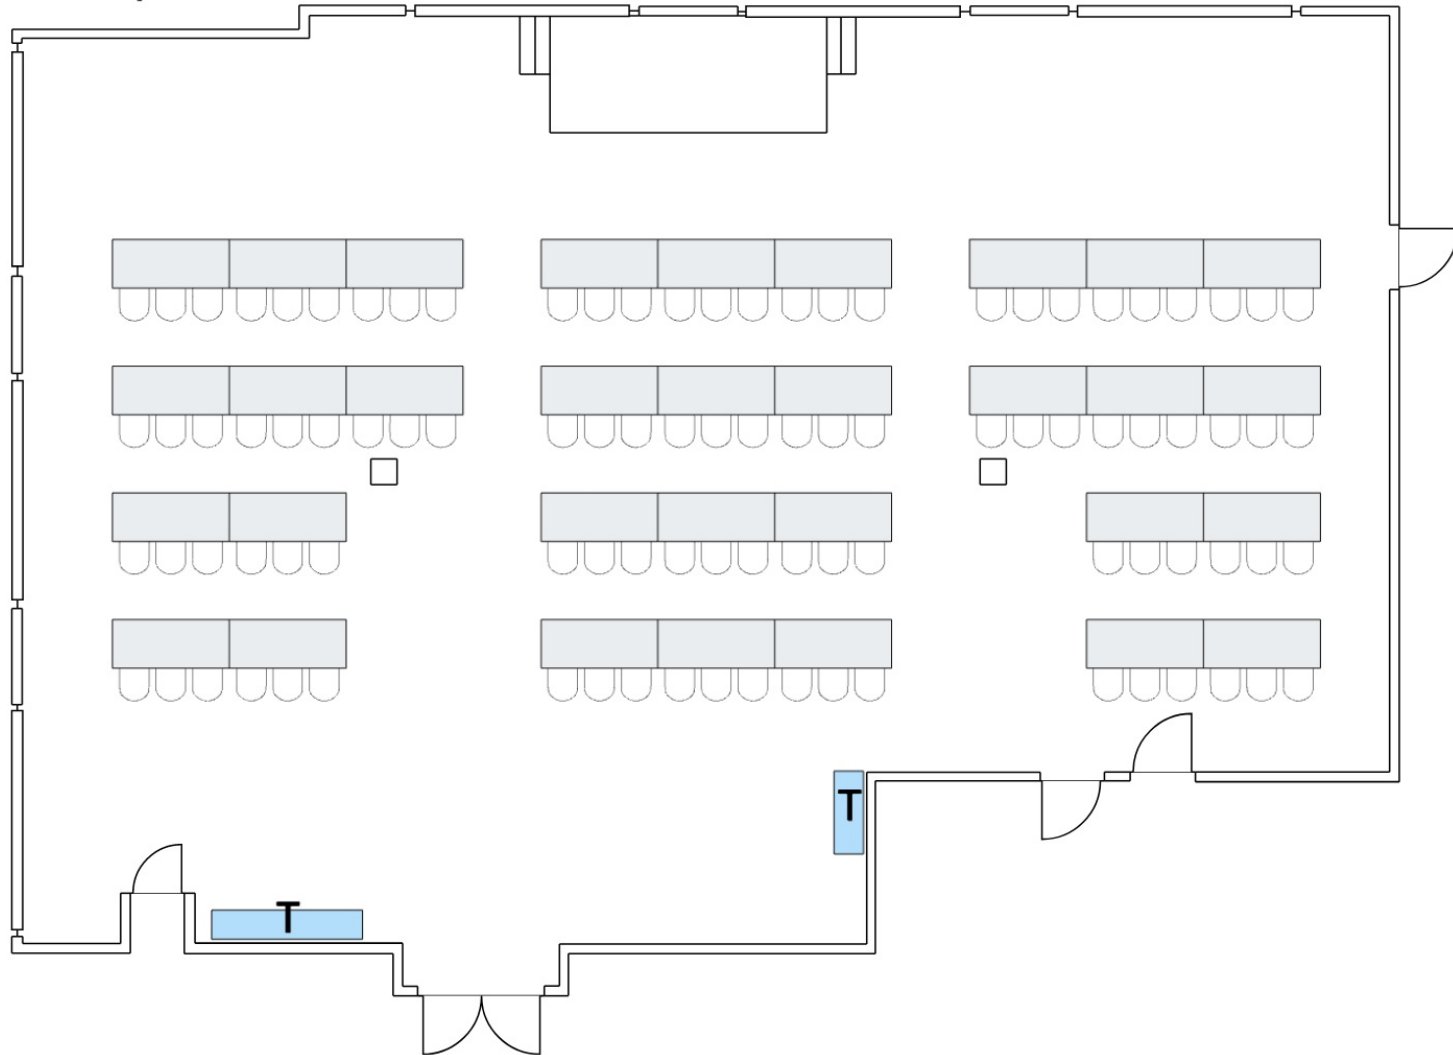

Event Date:
Event Name:
Facilities Setup Time:

OSC Dining Room

5 Feet

Max Classroom: 32 tables, 96 chairs