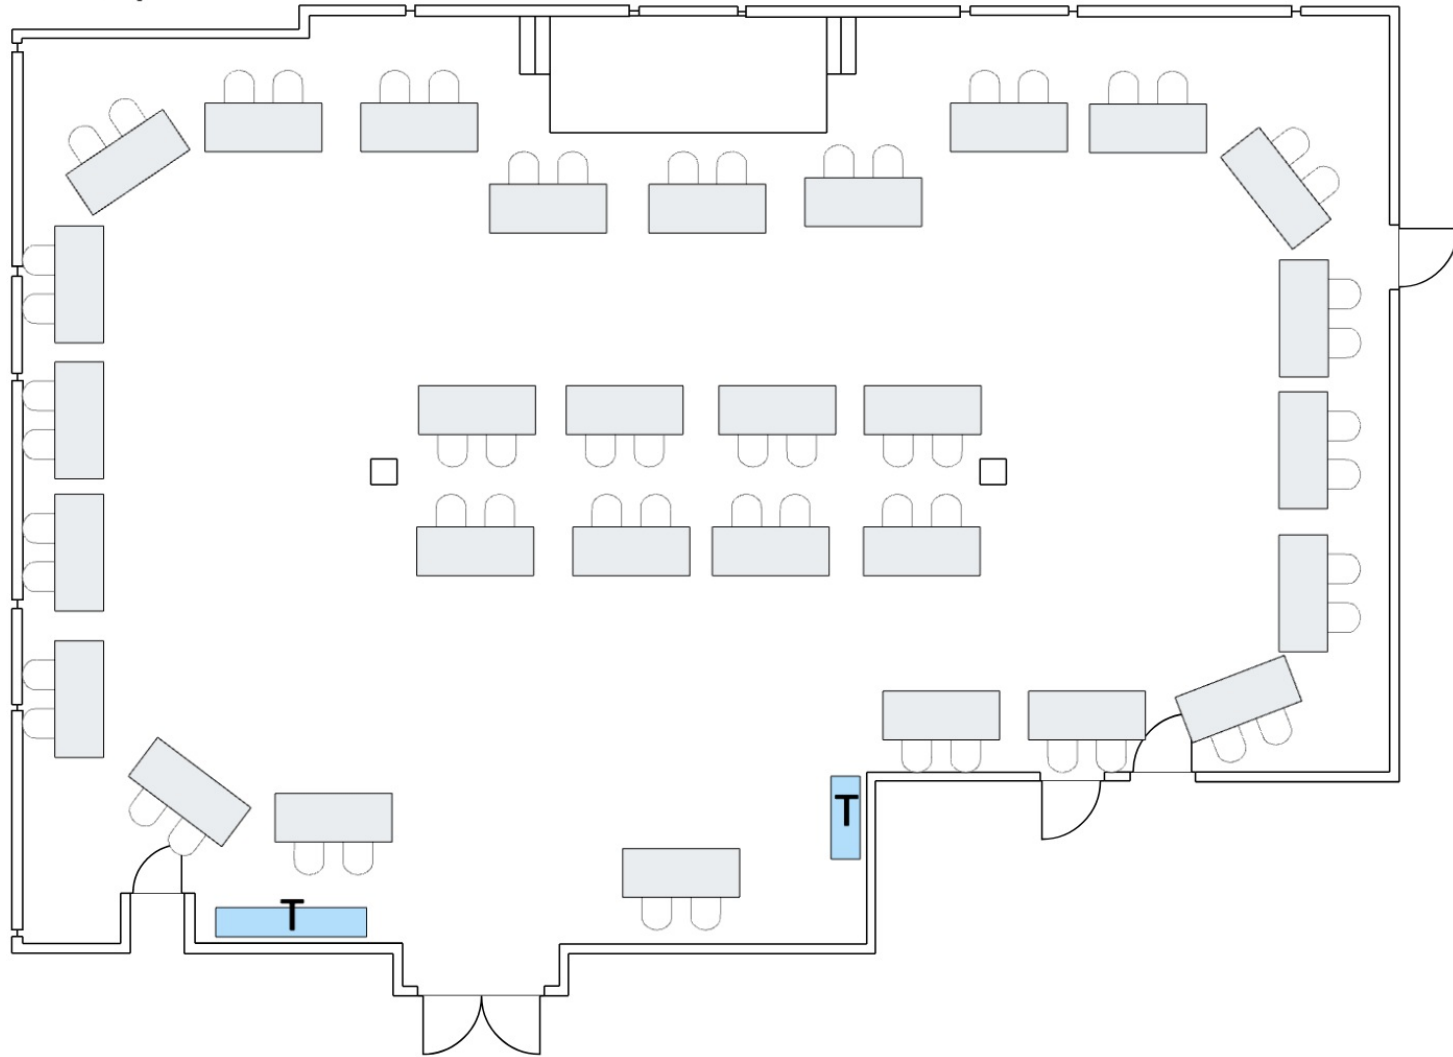

Event Date:
Event Name:
Facilities Setup Time:

OSC Dining Room

5 Feet

Max Fair: 30 tables, 60 chairs